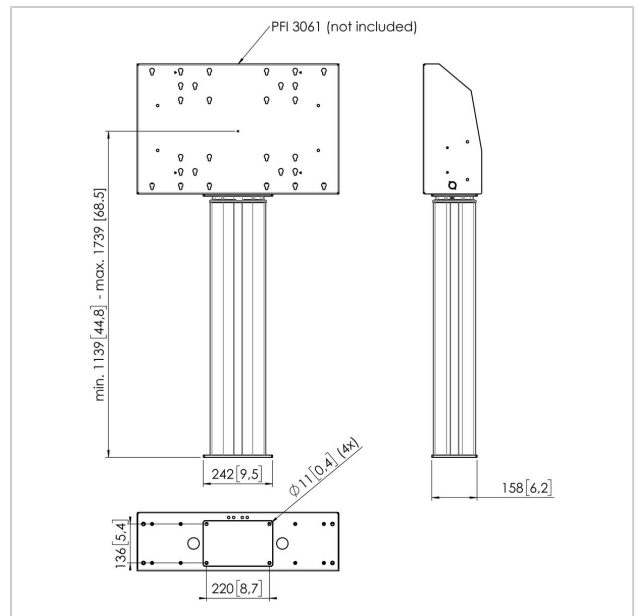

# PFFE 7106 Motorized display lift 60 cm

Article number (SKU) 7371064  
 Colour Silver

The Vogel's PFFE 7106 display lift is ideal for situations where a higher built-in height is required, such as meeting and huddle rooms.

The modularity of the motorized line-up allows users to create almost any solution imaginable with just a few components. The display lifts can be mounted directly to the floor, combined with a floor plate or with a trolley base when mobility is desired. Combine one or two PFFE 7106 display lifts with the PFI 3061 Interface box and you will have the perfect mounting solution for almost all large format displays and touchscreens. When floor mounted the PFA 9134 is required to be used. Use the optional PFA 9119 electronic safety strip to prevent damage when the movement is blocked by an object.

## Specifications

Product type number	PFFE 7106
Article number (SKU)	7371064
Colour	Silver
EAN single box	8712285343001
Guarantee	5 years
Min. screen size (inch)	49
Max. screen size (inch)	90
Max. weight load (kg)	135
Max. distance to floor - center display (mm)	1739
Min. distance to floor - center display (mm)	1139
Motorized	True
Remote controlled	Yes
Travel	600