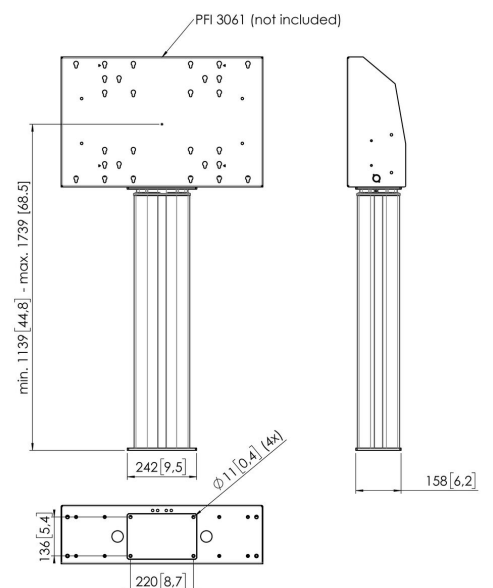

PFFE 7106 Motorized display lift 60 cm

The Vogel's PFFE 7106 display lift is ideal for situations where a higher built-in height is required, such as meeting and huddle rooms.

PFFE 7106 Motorized display lift 60 cm

Specifications

Article number (SKU)	7371064
Colour	Silver
EAN single box	8712285343001
Guarantee	5 years
Min. screen size (inch)	49
Max. screen size (inch)	88
Max. weight load (kg/Lbs)	135 / 297.62
Max. distance to floor - center display (mm)	1739
Min. distance to floor - center display (mm)	1139
Motorized	Yes
Remote controlled	Yes
Height adjustment (mm)	600