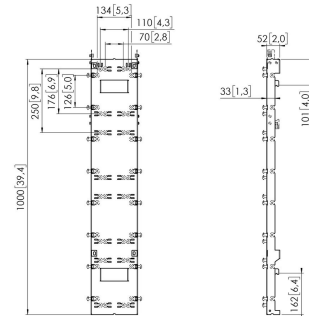

PLI 8703H4 Philips 7000 Series 4H

Key Benefits

- Easy install
- Conned-it compatible, including accessories

PLI 8703H4 Philips 7000 Series 4H This is an interface to mount 2 cabinets of the Philips 7000 series above each other. Straight and L-shaped videowalls can both be installed with this product. This product can be used in combination with the other products in this series, Depending on your preferred video wall we can create a solution. (PLI 8701 and PLI 8702). Vogel's For Sure

PLI 8703H4 Philips 7000 Series 4H

Specifications

Article number (SKU)	7287030
Colour	Black
EAN single box	8712285360688
TÜV certified	Yes
Guarantee	5 years

VOGEL'S HOLDING BV (©)

All rights reserved.
Subject to printing errors,
technical and price
amendments.