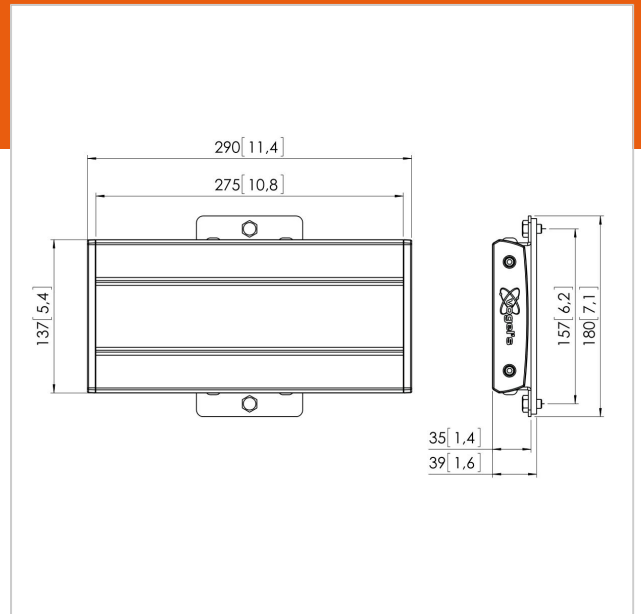

### Key Benefits

- Endlessly expandable
- Modular
- Quick and easy installation

The PFB 3402 interface bar is part of the modular Connect-it system with which you can create your own ceiling, floor or wall solution.

The PFB 3402 has a max. horizontal fitment of 225 mm and can be combined with the display interface strips of the PFS 3xxx Series.

## Specifications

|                                      |  |
|--------------------------------------|--|
| Product type number                  | PFB 3402   |
| Article number (SKU)                 | 7234024  |
| Colour                               | Silver   |
| EAN single box                       | 8712285323027  |
| Width                                | 290  |
| TÜV certified                        | Yes  |
| Guarantee                            | 5 years  |
| Max. height of interface (mm)        | 180  |
| Max. width of interface (mm)         | 290  |
| Fischer inside                       | Yes  |
| Height options                       | Fixed height Fixed<br>height (screw) Manually<br>adjustable height |
| Max. depth of interface (mm)         | 35   |
| Max. horizontal hole pattern<br>(mm) | 225  |
| Max. weight load on pole (kg)        | 160  |
| Max. weight load on wall (kg)        | 53   |
| Min. horizontal hole pattern<br>(mm) | 100  |