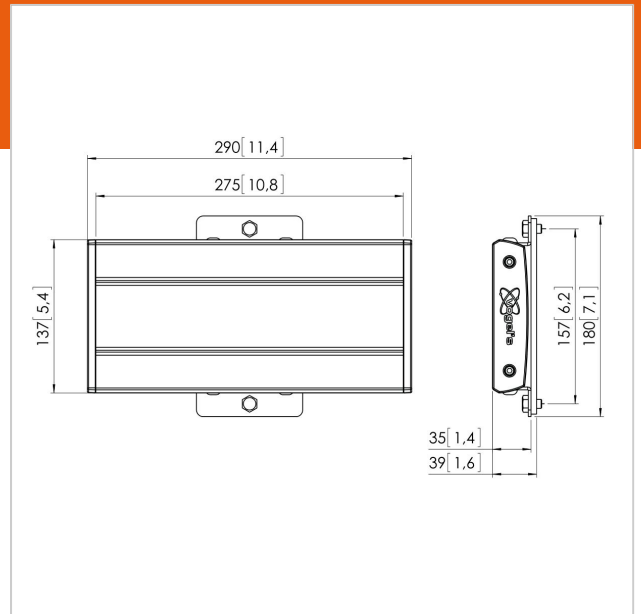

PFB 3402 Display interface bar silver

Article number (SKU) 7234024
Colour Silver

Key Benefits

- Endlessly expandable
- Modular
- Quick and easy installation

The PFB 3402 interface bar is part of the modular Connect-it system with which you can create your own ceiling, floor or wall solution.

The PFB 3402 has a max. horizontal fitment of 225 mm and can be combined with the display interface strips of the PFS 3xxx Series.

PFB 3402 Display interface bar silver

www.vogels.com

VOGEL'S HOLDING BV 2019 (c) All rights reserved.
Subject to printing errors, technical and price amendments.
Date:2020-03-19

Specifications

Product type number	PFB 3402
Article number (SKU)	7234024
Colour	Silver
EAN single box	8712285323027
Width	290
TÜV certified	Yes
Guarantee	5 years
Max. height of interface (mm)	180
Max. width of interface (mm)	290
Fischer inside	Yes
Height options	Fixed height Fixed height (screw) Manually adjustable height
Max. depth of interface (mm)	35
Max. horizontal hole pattern (mm)	225
Max. weight load on pole (kg)	160
Max. weight load on wall (kg)	53
Min. horizontal hole pattern (mm)	100