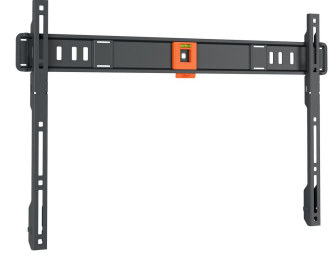

## TVM 1608 Fixed TV Wall Mount

### Key Benefits

- Minimal distance to the wall (only 2.2 cm)
- SoffLock™: secure your TV simply
- Spirit level included

### Flat TV wall mount for TVs from 40 to 100 inches

Want to mount your beautiful flat screen TV on the wall quickly and easily? This QUICK Fixed TV wall mount makes it easy. The TV wall mount is suitable for TVs from 40 to 100 inches and weighing up to 75 kg. The wall mount fixes your TV firmly in place. It has no turn or tilt function. Installation takes 20 minutes at most. The result is a TV mounted quickly, safely and super-tight to the wall. The space between the TV and the wall is only 2.2 cm.

# Specifications

Article number (SKU)	1816080
Colour	Black
EAN single box	8712285356247
Product size	L
TÜV certified	Yes
Guarantee	5 years
Min. screen size (inch)	40
Max. screen size (inch)	100
Max. weight load (kg/Lbs)	75 / 165.35
Min. hole pattern	100mm x 100mm
Max. hole pattern	600mm x 400mm
Max. bolt size	M8
Max. height of interface (mm)	428
Max. width of interface (mm)	675
Certifications	TÜV
Max. horizontal hole pattern (mm)	600
Max. vertical hole pattern (mm)	400
Min. distance to the wall (mm / inch)	22 / 0.87
Min. horizontal hole pattern (mm)	100
Min. vertical hole pattern (mm)	100
Spirit level included	Yes
Universal or fixed hole pattern	Universal