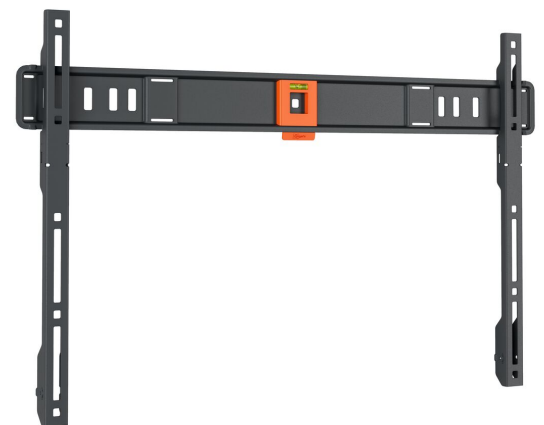

## TVM 1608 Fixed TV Wall Mount

### Key Benefits

- Minimal distance to the wall (only 2.2 cm)
- SoffLock™: secure your TV simply
- Spirit level included

### Flat TV wall mount for TVs from 40 to 100 inches

Want to mount your beautiful flat screen TV on the wall quickly and easily? This QUICK Fixed TV wall mount makes it easy. The TV wall mount is suitable for TVs from 40 to 100 inches and weighing up to 75 kg. The wall mount fixes your TV firmly in place. It has no turn or tilt function. Installation takes 20 minutes at most. The result is a TV mounted quickly, safely and super-tight to the wall. The space between the TV and the wall is only 2.2 cm.

# Specifications

Article number (SKU)	1816080
Colour	Black
EAN single box	8712285356247
Product size	L
TÜV certified	Yes
Guarantee	5 years
Min. screen size (inch)	40
Max. screen size (inch)	100
Max. weight load (kg/Lbs)	75 / 165.35
Min. hole pattern	100mm x 100mm
Max. hole pattern	600mm x 400mm
Max. bolt size	M8
Max. height of interface (mm)	428
Max. width of interface (mm)	675
Certifications	TÜV
Max. horizontal hole pattern (mm)	600
Max. vertical hole pattern (mm)	400
Min. distance to the wall (mm / inch)	22 / 0.87
Min. horizontal hole pattern (mm)	100
Min. vertical hole pattern (mm)	100
Spirit level included	Yes
Universal or fixed hole pattern	Universal