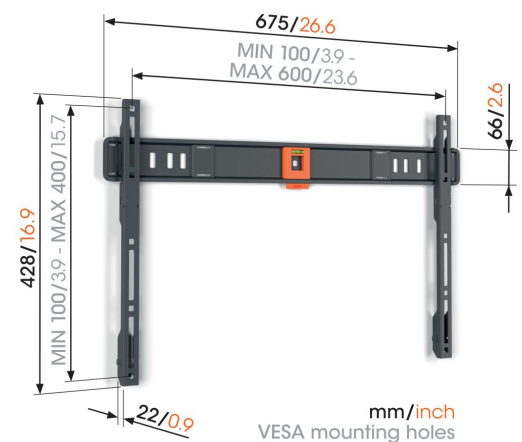

## TVM 1608 Fixed TV Wall Mount

### Key Benefits

- Minimal distance to the wall (only 2.2 cm)
- SoffLock™: secure your TV simply
- Spirit level included

### Flat TV wall mount for TVs from 40 to 100 inches

Want to mount your beautiful flat screen TV on the wall quickly and easily? This QUICK Fixed TV wall mount makes it easy. The TV wall mount is suitable for TVs from 40 to 100 inches and weighing up to 75 kg. The wall mount fixes your TV firmly in place. It has no turn or tilt function. Installation takes 20 minutes at most. The result is a TV mounted quickly, safely and super-tight to the wall. The space between the TV and the wall is only 2.2 cm.

# Specifications

Article number (SKU)	1816080
Colour	Black
EAN single box	8712285356247
Product size	L
TÜV certified	Yes
Guarantee	5 years
Min. screen size (inch)	40
Max. screen size (inch)	100
Max. weight load (kg/Lbs)	75 / 165.35
Min. hole pattern	100mm x 100mm
Max. hole pattern	600mm x 400mm
Max. bolt size	M8
Max. height of interface (mm)	428
Max. width of interface (mm)	675
Certifications	TÜV
Max. horizontal hole pattern (mm)	600
Max. vertical hole pattern (mm)	400
Min. distance to the wall (mm / inch)	22 / 0.87
Min. horizontal hole pattern (mm)	100
Min. vertical hole pattern (mm)	100
Spirit level included	Yes
Universal or fixed hole pattern	Universal