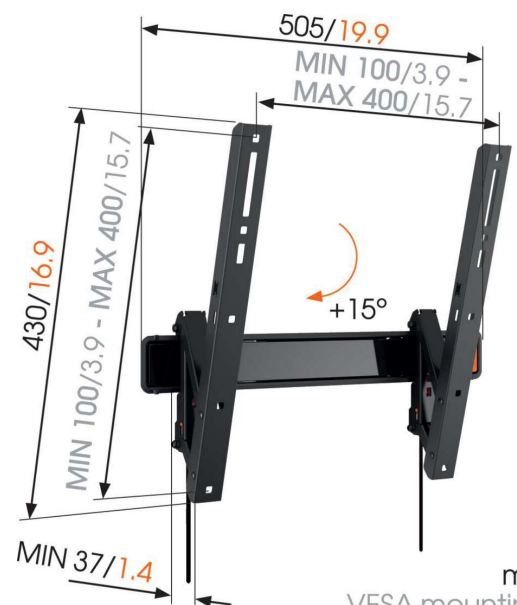

## WALL 3215 Tilting TV Wall Mount

### TV bracket with tilting function for TVs up to 30 kg

The WALL 3215 tilting TV bracket is a very popular wall mount. The WALL 3215 is suitable for securely mounting virtually any model of TV, from 32" to 55" (81-140 cm), on the wall. The maximum tilt angle is 15° forwards.

# Specifications

Article number (SKU)	8351120
Colour	Black
EAN single box	8712285335389
Product size	M
TÜV certified	Yes
Tilt	Tilt up to 15°
Guarantee	Lifetime
Min. screen size (inch)	32
Max. screen size (inch)	55
Max. weight load (kg/Lbs)	30 / 66.14
Min. hole pattern	100mm x 100mm
Max. hole pattern	400mm x 400mm
Max. bolt size	M8
Max. height of interface (mm)	430
Max. width of interface (mm)	505
Certifications	TÜV
Max. horizontal hole pattern (mm)	400
Max. vertical hole pattern (mm)	400
Min. distance to the wall (mm / inch)	37 / 1.46
Spirit level included	Yes
Universal or fixed hole pattern	Universal