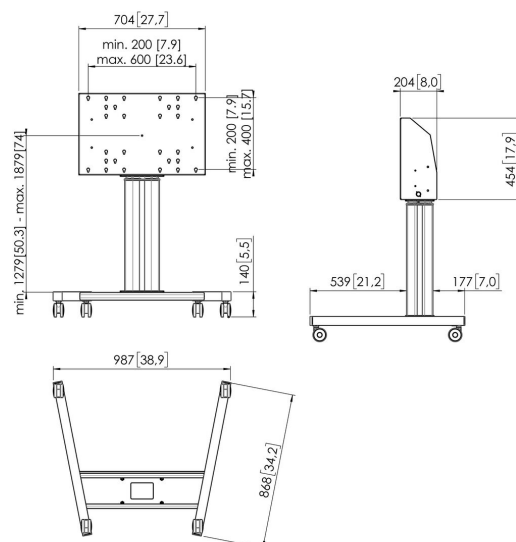

TE6064B Motorized trolley 60 cm

Motorized trolley kit TE6064

Display size: Fitment: 600x400 Max load: 120 kg / 264 lbs Kit consists of: • 1x PFT 8525 Trolley frame • 1x PFFE 7106 Motorized display lift 60 cm • 1x PFI 3061 Interface box for PFFE 7105/7106 Use the optional PFA 9119 electronic safety strip to prevent damage when the movement is blocked by an object.

TE6064B Motorized trolley 60 cm

Specifications

Article number (SKU)	7960650
Colour	Black
EAN single box	8712285343841
Width	987
Depth	868
Guarantee	5 years
Min. screen size (inch)	40
Max. screen size (inch)	88
Max. weight load (kg/Lbs)	120 / 264.55
Certifications	CE
Max. distance to floor - center display (mm)	1879
Min. distance to floor - center display (mm)	1279
Motorized	Yes
Remote controlled	Yes
Height adjustment (mm)	600