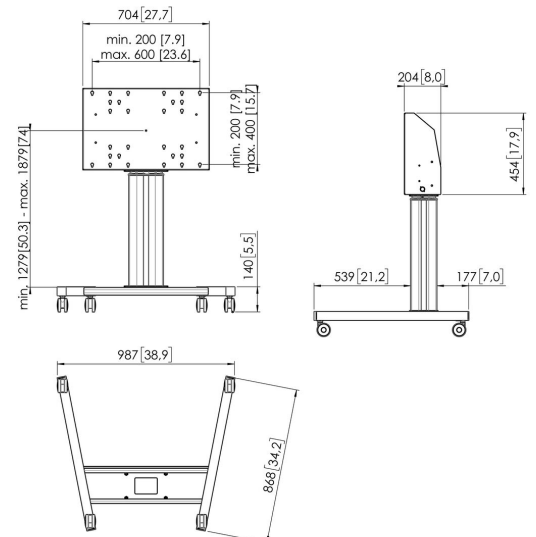

TE6064B Motorized trolley 60 cm

Motorized trolley kit TE6064

Display size: Fitment: 600x400 Max load: 120 kg / 264 lbs Kit consists of: • 1x PFT 8525 Trolley frame • 1x PFFE 7106 Motorized display lift 60 cm • 1x PFI 3061 Interface box for PFFE 7105/7106 Use the optional PFA 9119 electronic safety strip to prevent damage when the movement is blocked by an object.

TE6064B Motorized trolley 60 cm

Specifications

Article number (SKU)	7960650
Colour	Black
EAN single box	8712285343841
Width	987
Depth	868
Guarantee	5 years
Min. screen size (inch)	40
Max. screen size (inch)	88
Max. weight load (kg)	120
Certifications	CE
Max. distance to floor - center display (mm)	1879
Min. distance to floor - center display (mm)	1279
Motorized	Yes
Remote controlled	Yes
Travel	600