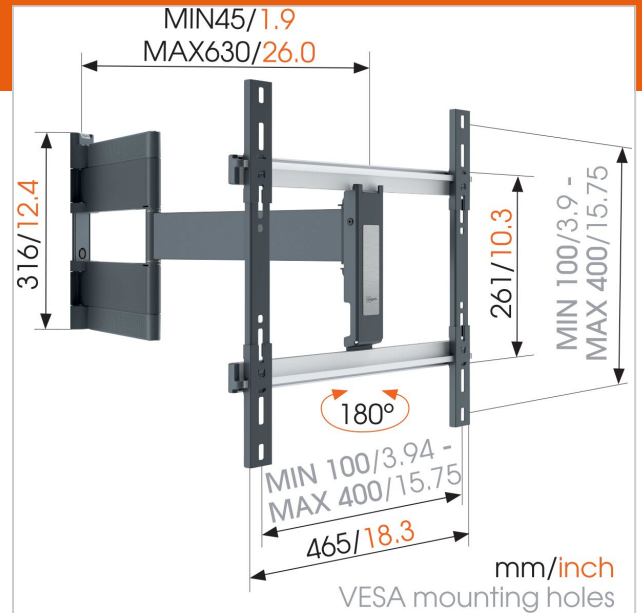

THIN 546 ExtraThin Full-Motion TV Wall Mount for OLED TVs (black)

Article number (SKU)
Colour

8395460
Black

Key Benefits

- Ideal for OLED TVs
- Easy install
- Smoothly turn your TV up to 180°
- Guide your cables
- Install your mount perfectly level: spirit level included!

Ultra-thin TV wall mount especially designed for OLED TVs

Are you the proud owner of an LG OLED TV or another brand of OLED TV? Then mount your ultra-thin OLED TV extremely flat against the wall with the THIN 546. This TV wall mount is especially designed for the VESA hole pattern on OLED TVs. At just 45 mm, the THIN 546 is one of the thinnest full-motion wall mounts from Vogel's. A perfect view from anywhere in the room. Simply turn the TV in any direction you choose for the perfect view from any seat in the room. Conveniently turn the screen to avoid glares and reflections. A special OLED wall mount. Your OLED TV, thin, stylish, minimalistic and with a crystal-clear picture, deserves a perfect wall mount. Vogel's specializes in high-quality OLED wall mounts. Built to protect your OLED TV, our wall mounts feature fingertip-touch motion, a seamless OLED VESA fit and keep your TV as close to the wall as possible when not in use. Vogel's OLED wall mounts: the finishing touch for your OLED screen.

Watch TV from anywhere in the room

The THIN 546 full-motion TV wall mount ensures that you have the perfect view of your OLED TV from anywhere in the room. Simply turn the TV towards you, to any desired position.