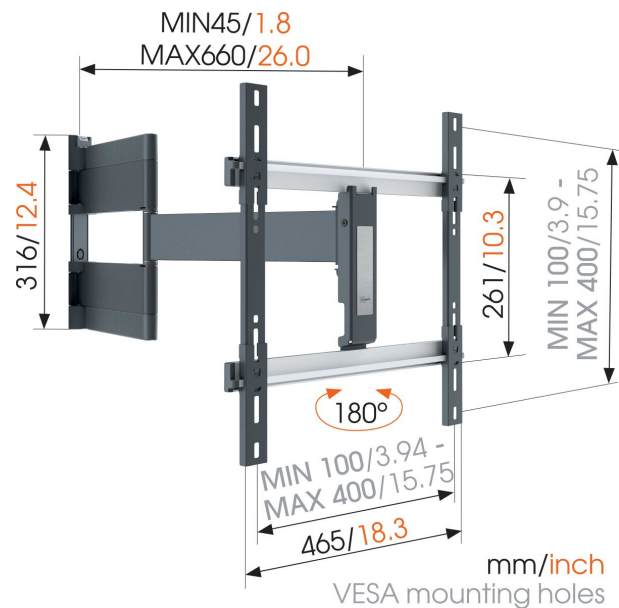

### Ultra-thin TV wall mount especially designed for OLED TVs

Are you the proud owner of an LG OLED TV or another brand of OLED TV? Then mount your ultra-thin OLED TV extremely flat against the wall with the THIN 546. This TV wall mount is especially designed for the VESA hole pattern on OLED TVs. At just 45 mm, the THIN 546 is one of the thinnest full-motion wall mounts from Vogel's. A perfect view from anywhere in the room. Simply turn the TV in any direction you choose for the perfect view from any seat in the room. Conveniently turn the screen to avoid glares and reflections. A special OLED wall mount. Your OLED TV, thin, stylish, minimalistic and with a crystal-clear picture, deserves a perfect wall mount. Vogel's specializes in high-quality OLED wall mounts. Built to protect your OLED TV, our wall mounts feature fingertip-touch motion, a seamless OLED VESA fit and keep your TV as close to the wall as possible when not in use. Vogel's OLED wall mounts: the finishing touch for your OLED screen.

### Specifications

Article number (SKU)	8395460
Colour	Black
EAN single box	8712285338144
Product size	L OLED
TÜV certified	Yes
Turn	Full motion (up to 180°)
Guarantee	Lifetime
Min. screen size (inch)	40
Max. screen size (inch)	65
Max. weight load (kg/Lbs)	30 / 66.14
Min. hole pattern	100mm x 100mm
Max. hole pattern	400mm x 400mm
Max. bolt size	M8
Max. height of interface (mm)	261
Max. width of interface (mm)	465
Cable management	Cable clip Cable management integrated in arm
Certifications	TÜV
Max. distance to the wall (mm / inch)	660 / 25.98
Max. horizontal hole pattern (mm)	400
Max. vertical hole pattern (mm)	400
Min. distance to the wall (mm / inch)	45 / 1.77
Number of pivot points	3
Spirit level included	Yes
Universal or fixed hole pattern	Universal
Awards	Red Dot Product Design Award Red Dot Product Design Award
Max. thickness desk	