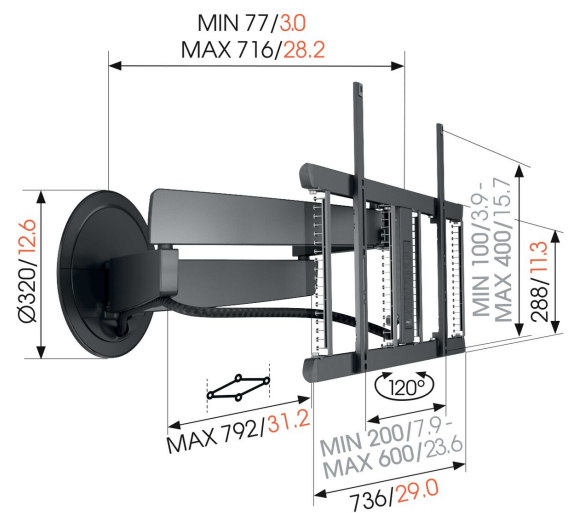

TVM 7675 Motorized TV Wall Mount (black)

Key Benefits

- Turns automatically and through Siri Voice/Shortcuts, app or remote control
- Our most innovative design to date - stylish in any interior
- Fully integrated Cable Inlay System (CIS®) - Connect, protect and hide your cables from wall to TV
- 7 programmable presets
- Make your mounting system complete with a matching aluminium cable column

Motorized TV mount with unmatched design

The SIGNATURE MotionMount TV wall mount is the absolute top model from Vogel's. The motorized TV wall mount automatically turns toward you when you turn on your TV. The refined design blends seamlessly with large, ultra-slim TVs, such as OLED and QLED TVs. You can operate the wall mount via voice, app or remote control. The wall mount is suitable for screens from 40 to 77 inches in size and with a maximum weight of 35 kg. You can turn your TV up to 120° for maximum viewing pleasure.

mm/inch
VESA mounting holes

TVM 7675 Motorized TV Wall Mount (black)

Specifications

Article number (SKU)	8876750
Colour	Black
EAN single box	8712285350603
Product size	L
Height	452
Width	792
TÜV certified	Yes
Turn	Forward and turning motion (up to 120°)
Guarantee electrical parts	2 years
Min. screen size (inch)	40
Max. screen size (inch)	77
Max. weight load (kg)	35
Max. height of interface (mm)	452
Max. width of interface (mm)	792
App Controlled	Yes
Cable management	Integrated cable management CIS® Cable Inlay System Cable sleeve
Certifications	CE
Max. distance to the wall (mm)	715
Max. horizontal hole pattern (mm)	600
Max. vertical hole pattern (mm)	400
Min. distance to the wall (mm)	77
Motorized	Yes
Number of pivot points	4
Remote controlled	Yes
Voltage	100-240V, 50/60 Hz