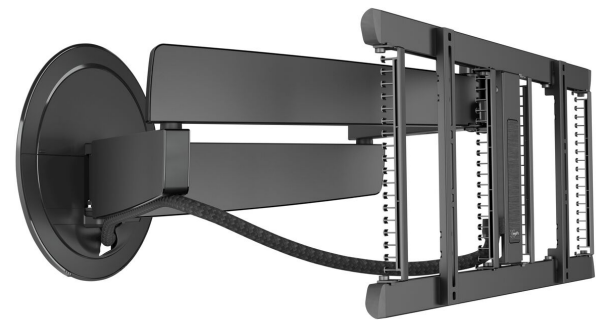

TVM 7675 Motorized TV Wall Mount (black)

Key Benefits

- Turns automatically and through Siri Voice/Shortcuts, app or remote control
- Our most innovative design to date - stylish in any interior
- Fully integrated Cable Inlay System (CIS®) - Connect, protect and hide your cables from wall to TV
- 7 programmable presets
- Make your mounting system complete with a matching aluminium cable column

Motorized TV mount with unmatched design

The SIGNATURE MotionMount TV wall mount is the absolute top model from Vogel's. The motorized TV wall mount automatically turns toward you when you turn on your TV. The refined design blends seamlessly with large, ultra-slim TVs, such as OLED and QLED TVs. You can operate the wall mount via voice, app or remote control. The wall mount is suitable for screens from 40 to 77 inches in size and with a maximum weight of 35 kg. You can turn your TV up to 120° for maximum viewing pleasure.

mm/inch
VESA mounting holes

TVM 7675 Motorized TV Wall Mount (black)

Specifications

Article number (SKU)	8876750
Colour	Black
EAN single box	8712285350603
Product size	L
Height	452
Width	792
TÜV certified	Yes
Turn	Forward and turning motion (up to 120°)
Guarantee electrical parts	2 years
Min. screen size (inch)	40
Max. screen size (inch)	77
Max. weight load (kg)	35
Max. height of interface (mm)	452
Max. width of interface (mm)	792
App Controlled	Yes
Cable management	Integrated cable management CIS® Cable Inlay System Cable sleeve
Certifications	CE
Max. distance to the wall (mm)	715
Max. horizontal hole pattern (mm)	600
Max. vertical hole pattern (mm)	400
Min. distance to the wall (mm)	77
Motorized	Yes
Number of pivot points	4
Remote controlled	Yes
Voltage	100-240V, 50/60 Hz