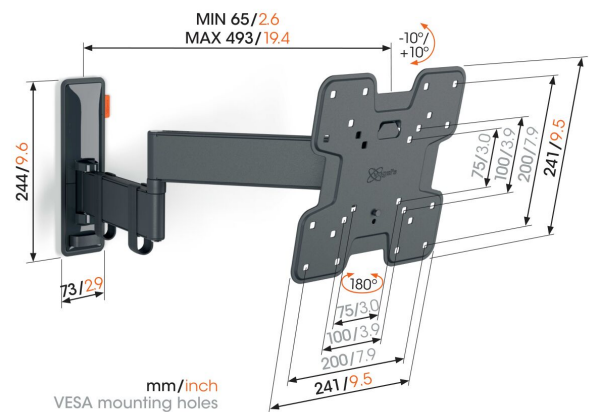

TVM 3245 Full-Motion TV Wall Mount (black)

Key Benefits

- Smooth OneFinger™ Movement - Thanks to coated bearings and precision steel shafts
- Keep your TV always level (horizontally and vertically)
- Cable clips included: Guide your cables from TV to wall
- Effortless tilting - Avoid reflections and tilt up to -10° up to 10°
- Turn your TV up to 180° thanks to long arms of 49 cm

Stylish and safe: full-motion TV wall mount for TVs from 19 to 43 inches

With this stylish COMFORT Full-Motion+ TV wall mount, you are choosing safety, design and optimal viewing comfort. The wall mount is very robust and can withstand intensive use. Because the wall mount can rotate up to 180° , you can enjoy your TV from any angle in the room. Tilting is possible up to an angle of 20° (10° forwards and backwards). The wall mount is suitable for TVs from 19 to 43 inches and weighing up to 15 kg.

TVM 3245 Full-Motion TV Wall Mount (black)

Specifications

Article number (SKU)	3832450
Colour	Black
EAN single box	8712285347689
Product size	S
Height	241
Width	241
TÜV certified	Yes
Tilt	Tilt up to 20°
Turn	Up to 180°
Guarantee	10 years
Min. screen size (inch)	19
Max. screen size (inch)	43
Max. weight load (kg)	15
Max. bolt size	M8
Max. height of interface (mm)	241
Max. width of interface (mm)	241
Cable management	Cable clips
Max. distance to the wall (mm)	493
Max. horizontal hole pattern (mm)	200
Max. vertical hole pattern (mm)	200
Min. distance to the wall (mm)	65
Min. horizontal hole pattern (mm)	75
Min. vertical hole pattern (mm)	75
Number of pivot points	3
Spirit level included	Yes
Universal or fixed hole pattern	Fixed