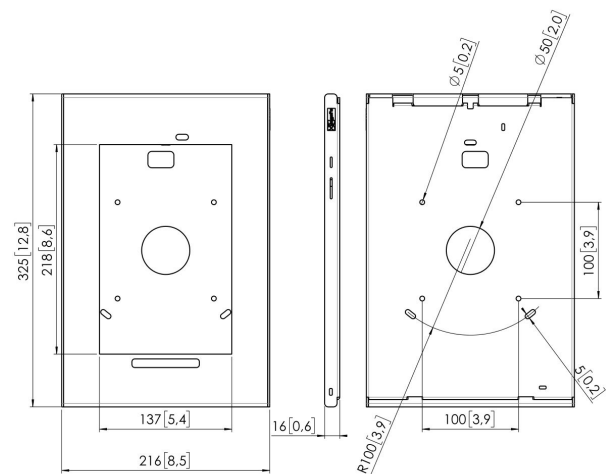

PTS 1230 Tablet Holder for Samsung Galaxy Tab A 10.1 (2018)

Specifications

Article number (SKU)	7495394
Colour	Silver
EAN single box	8712285342684
Height	325
Width	216
Depth	16
Guarantee	5 years
Desk options	Fixed table mount Fixed table stand Free-standing table stand
Lockable	True
Tablet Brand and Model(s)	Samsung Galaxy Tab A 10.1 (2018)
Tablet Home button Hidden or Accessible	Hidden