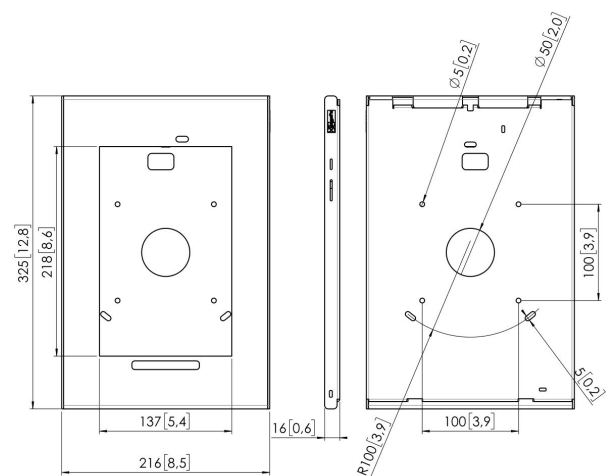

PTS 1230 Tablet Holder for Samsung Galaxy Tab A 10.1 (2018)

Specifications

Lockable	True
Desk options	Fixed table mount Fixed table stand Free-standing table stand
Tablet Brand and Model(s)	Samsung Galaxy Tab A 10.1 (2018)
Tablet Home button	Hidden or Accessible
Height	325
Width	216
Depth	16
Article number (SKU)	7495394
EAN single box	8712285342684
Colour	Silver
Certifications	TAA
Guarantee	5 years