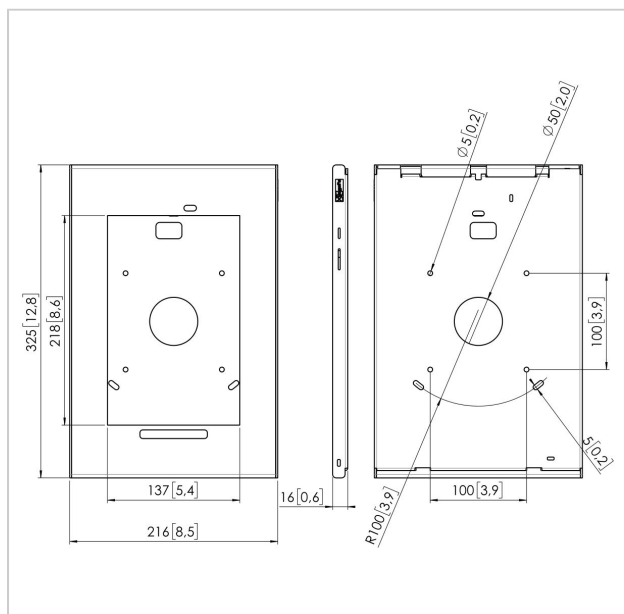

PTS 1230 TabLock for Samsung Galaxy Tab A 10.1 (2018)

Article number (SKU)
Colour

7495394
Silver

Key Benefits

- Stylish high-end design
- Theft prevention

More and more tablet PC's like the Samsung Galaxy Tab A are used for public applications in retail shops, museums, showrooms and exhibitions. Vogel's Professional has developed a secure enclosure for the Samsung Galaxy Tab A called TabLock. TabLock prevents theft and unauthorized operation of the tablet.

Made out of high quality aluminium and steel we designed a stylish and slim enclosure which protects the Samsung Galaxy Tab A in public environments. The Secure TabLock can be mounted directly to the wall, or via de VESA 100x100 mm mounting holes to any Vogel's VESA compatible mounts. Quick and easy opening of the secure TabLock enclosure is possible thanks to the new unique locking mechanism using a key and lock. Vogel's Professional regularly develops new Tablocks, please check our website for the latest information.

Product type number	PTS 1230
Article number (SKU)	7495394
Colour	Silver
EAN single box	8712285342684
Height	325
Width	216
Depth	16
Guarantee	5 years
Desk options	Fixed table mount Fixed table stand Free-standing table stand
Lockable	True
Tablet Brand and Model(s)	Samsung Galaxy Tab A 10.1
Tablet Home button Accessible	Hidden or Hidden