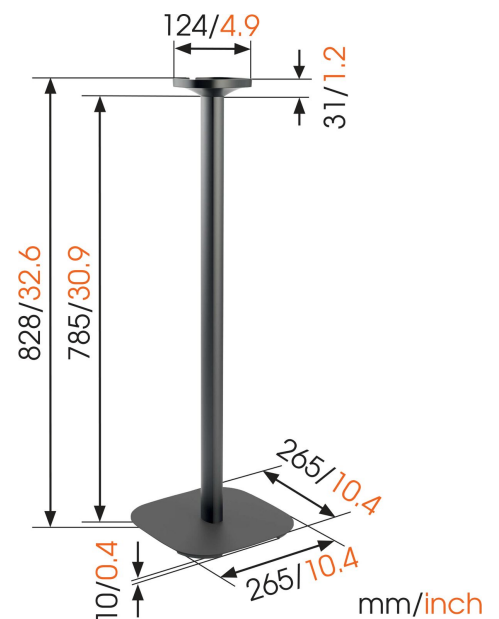

SOUND 4301 Speaker stand for SONOS ONE (SL) & PLAY:1 (white)

Key Benefits

- Integrated extension power cord
- Perfect listening position anywhere in the room

Get more out of your Sonos One (SL) & Play:1

Integrate your Sonos One (SL) & Play:1 speaker seamlessly into your interior design by placing it on a Vogel's SOUND 4301 floor stand. With a height of 82 cm, the floor stand raises your speaker to ear level when you're seated - which is where speakers sound best. Create the perfect Sonos listening position anywhere in the room. The Vogel's floor stand provides secure support for your Sonos One (SL) & Play:1 and comes in black or white to match the colour of your speaker. Installation is easy, thanks to a pre-assembled speaker interface and integrated extension power cord.

SOUND 4301 Speaker stand for SONOS ONE (SL) & PLAY:1 (white)

Specifications

Article number (SKU)	8153021
Colour	White
EAN single box	8712285341465
TÜV certified	Yes
Guarantee	5 years
Max. weight load (kg)	5
Cable management	Integrated cable management
Speaker brand	Sonos
Speaker models	Sonos PLAY:1 Sonos One
Spirit level included	Yes
Awards	Good Industrial Design Award