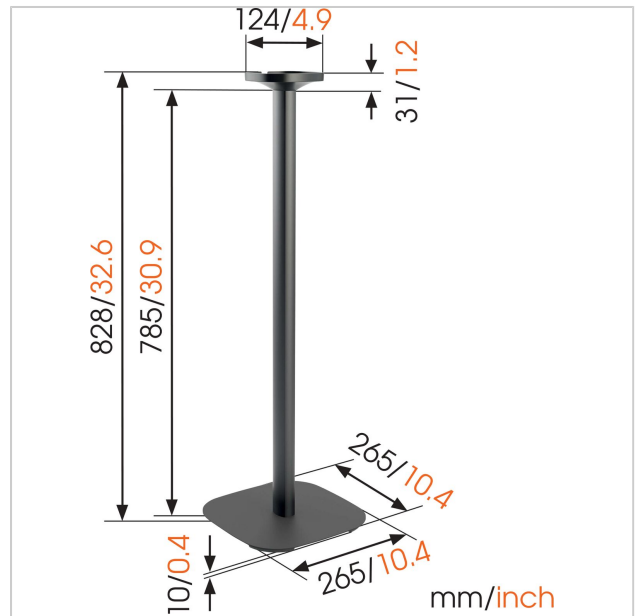

## SOUND 4301 Speaker Stand for SONOS ONE & PLAY:1 (white)

Article number (SKU)  
Colour

8153021  
White

### Get more out of your Sonos One & Play:1

Integrate your Sonos One & Play:1 speaker seamlessly into your interior design by placing it on a Vogel's SOUND 4301 floor stand. With a height of 82 cm, the floor stand raises your speaker to ear level when you're seated - which is where speakers sound best. Create the perfect Sonos listening position anywhere in the room. The Vogel's floor stand provides secure support for your Sonos One & Play:1 and comes in black or white to match the colour of your speaker. Installation is easy, thanks to a pre-assembled speaker interface and integrated extension power cord.

### Place your speaker where it sounds best

With the Vogel's floor stand, you get the flexibility to create the perfect listening position for your Sonos One & Play:1 - anywhere in the room. Do you want to mount your speakers up high and out of the way? Then take a look at the Vogel's wall mount for Sonos One & Play:1. Vogel's speaker wall mounts and floor stands are also available for Sonos Play:3 speakers.