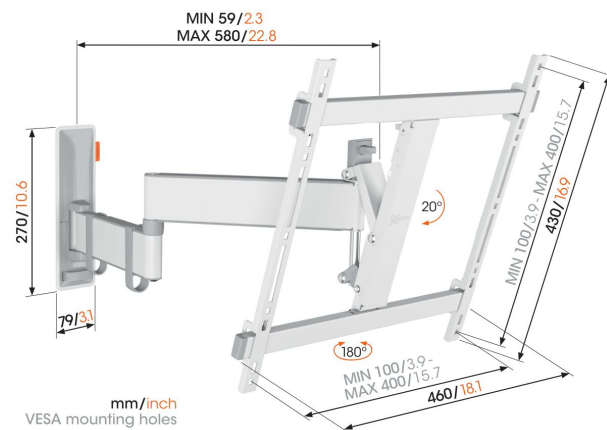

## TVM 3445 Full-Motion TV Wall Mount (white)

### Key Benefits

- Smooth OneFinger™ Movement - Thanks to coated bearings and precision steel shafts
- Keep your TV always level (horizontally and vertically)
- Cable clips included: Guide your cables from TV to wall
- Easily lock and release with TiltAnchor™
- Turn your TV up to 180° thanks to long arms of 58 cm

### Stylish and safe: full-motion TV wall mount for TVs from 32 to 65 inches

Would you like to enjoy your TV optimally from anywhere in the room? And are you therefore looking for a stylish but sturdy TV wall mount so that your TV is secure? This COMFORT Full-Motion+ TV wall mount is perfect for you. You can turn the wall mount up to 180° and tilt it up to 20°. The wall mount is suitable for TVs from 32 to 65 inches and weighing up to 25 kg.

# Specifications

Article number (SKU)	3834451
Colour	White
EAN single box	8712285347801
Product size	M
Height	430
Width	460
TÜV certified	Yes
Tilt	Tilt up to 20°
Turn	Full motion (up to 180°)
Guarantee	10 years
Min. screen size (inch)	32
Max. screen size (inch)	65
Max. weight load (kg/Lbs)	25 / 55.12
Min. hole pattern	100mm x 100mm
Max. hole pattern	400mm x 400mm
Max. bolt size	M8
Max. height of interface (mm)	430
Max. width of interface (mm)	460
Cable management	Cable clips
Certifications	TÜV
Max. distance to the wall (mm / inch)	580 / 22.83
Max. horizontal hole pattern (mm)	400
Max. vertical hole pattern (mm)	400
Min. distance to the wall (mm / inch)	59 / 2.32
Min. horizontal hole pattern (mm)	100
Min. vertical hole pattern (mm)	100
Number of pivot points	3
Spirit level included	Yes
Universal or fixed hole pattern	Universal