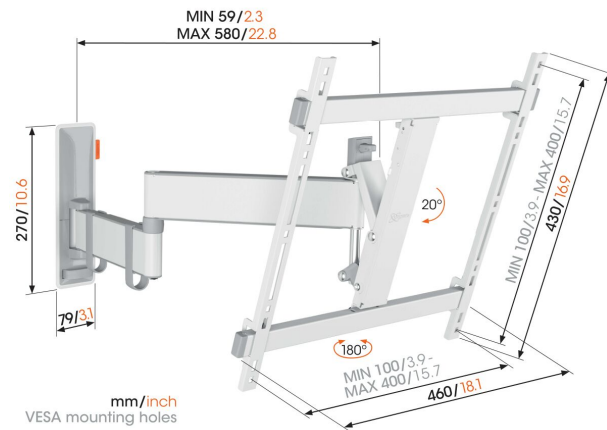

TVM 3445 Full-Motion TV Wall Mount (white)

Key Benefits

- Smooth OneFinger™ Movement - Thanks to coated bearings and precision steel shafts
- Keep your TV always level (horizontally and vertically)
- Cable clips included: Guide your cables from TV to wall
- Easily lock and release with TiltAnchor™
- Turn your TV up to 180° thanks to long arms of 58 cm

Stylish and safe: full-motion TV wall mount for TVs from 32 to 65 inches

Would you like to enjoy your TV optimally from anywhere in the room? And are you therefore looking for a stylish but sturdy TV wall mount so that your TV is secure? This COMFORT Full-Motion+ TV wall mount is perfect for you. You can turn the wall mount up to 180° and tilt it up to 20°. The wall mount is suitable for TVs from 32 to 65 inches and weighing up to 25 kg.

TVM 3445 Full-Motion TV Wall Mount (white)

Specifications

Article number (SKU)	3834451
Colour	White
EAN single box	8712285347801
Product size	M
Height	430
Width	460
TÜV certified	Yes
Tilt	Tilt up to 20°
Turn	Up to 180°
Guarantee	10 years
Min. screen size (inch)	32
Max. screen size (inch)	65
Max. weight load (kg)	25
Min. hole pattern	100mm x 100mm
Max. hole pattern	400mm x 400mm
Max. bolt size	M8
Max. height of interface (mm)	430
Max. width of interface (mm)	460
Cable management	Cable clips
Max. distance to the wall (mm)	580
Max. horizontal hole pattern (mm)	400
Max. vertical hole pattern (mm)	400
Min. distance to the wall (mm)	59
Number of pivot points	3
Spirit level included	Yes
Universal or fixed hole pattern	Universal