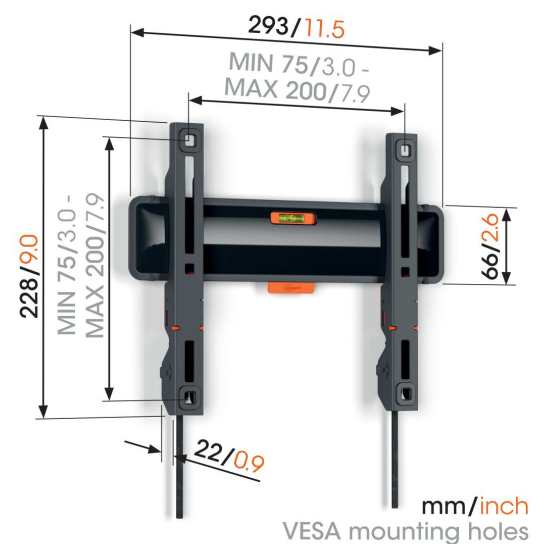

TVM 3203 Fixed TV Wall Mount

Key Benefits

- Like a painting: just 2.2 cm from the wall
- Lock your TV with a single click through ClickLoc™
- Spirit level included
- Protective TV patches - Protect the rear of your TV with soft protective patches
- Easy cable access

Stylish and safe: flat TV wall mount for TVs from 19 to 50 inches

This TV wall mount from the COMFORT Fixed series is the ideal solution if you want to mount your TV safely and stylishly on the wall. The TV wall mount is suitable for TVs from 19 to 50 inches and weighing up to 30 kg. There is only 2.2 cm between your TV and the wall. The COMFORT Fixed TV wall mount is a fixed wall mount. It cannot be turned or tilted. The perfect choice if you sit directly in front of the TV.

TVM 3203 Fixed TV Wall Mount

Specifications

Article number (SKU)	3832030
Colour	Black
EAN single box	8712285349546
Product size	S
Height	228
Width	293
TÜV certified	Yes
Guarantee	10 years
Min. screen size (inch)	19
Max. screen size (inch)	50
Max. weight load (kg)	30
Min. hole pattern	75mm x 75mm
Max. hole pattern	200mm x 200mm
Max. bolt size	M8
Max. height of interface (mm)	228
Max. width of interface (mm)	293
Max. horizontal hole pattern (mm)	200
Max. vertical hole pattern (mm)	200
Min. distance to the wall (mm)	22
Service position	Yes
Spirit level included	Yes
Universal or fixed hole pattern	Universal