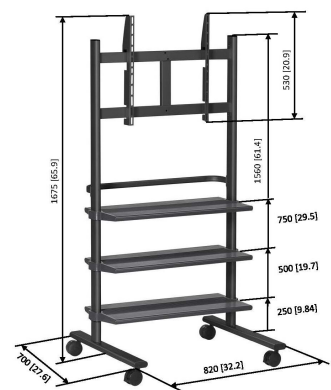

PB 150 Display Trolley (black)

Vogel's trolleys are the perfect solution to install displays on a mobile base for use on exhibitions, schools or convention and exhibition centres.

PB 150 Display Trolley (black)

Specifications

Article number (SKU)	7321500
Colour	Black
EAN single box	8712285336164
Height	1675
Guarantee	5 years
Max. weight load (kg/Lbs)	50 / 110.23
Min. hole pattern	200mm x 100mm
Max. hole pattern	670mm x 510mm
Max. height of interface (mm)	530
Max. width of interface (mm)	820
Max. distance to floor - center display (mm)	1410
Max. horizontal hole pattern (mm)	670
Max. screen size (inch)	55
Max. vertical hole pattern (mm)	510
Min. horizontal hole pattern (mm)	200
Min. screen size (inch)	36
Min. vertical hole pattern (mm)	100
Universal or fixed hole pattern	Universal