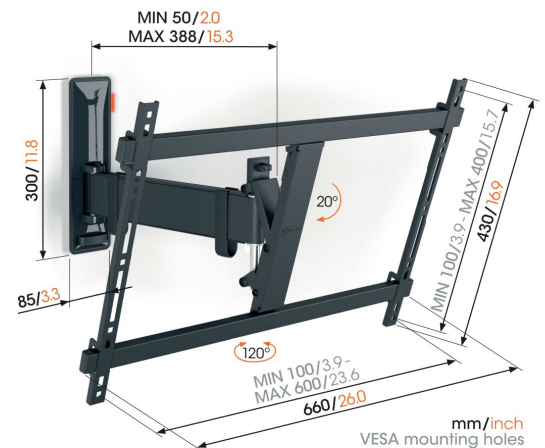

TVM 3623 Full-Motion TV Wall Mount

Key Benefits

- Smooth OneFinger™ Movement - Thanks to coated bearings and precision steel shafts
- Keep your TV always level (horizontally and vertically)
- Cable clip included: Guide your cables from TV to wall
- Family friendly TV watching - Easy to use, safe for your family
- Smoothly turn your TV up to 120°

Stylish and safe: full-motion TV wall mount for TVs from 40 to 77 inches

You want to enjoy your large flat screen TV without any worries. With this stylish COMFORT Full-Motion TV wall mount, you can do just that. Your TV is mounted stylishly and safely on the wall. The wall mount is specially designed for intensive use, with families with children in mind. Setting the perfect viewing angle? No problem. You can turn your TV up to 120° and tilt it up to 20°. The wall mount is suitable for TVs from 40 to 77 inches and weighing up to 35 kg.

TVM 3623 Full-Motion TV Wall Mount

Specifications

Article number (SKU)	3836230
Colour	Black
EAN single box	8712285350146
Product size	L
Height	430
Width	660
TÜV certified	Yes
Tilt	Tilt up to 20°
Turn	Motion (up to 120°)
Guarantee	10 years
Min. screen size (inch)	40
Max. screen size (inch)	77
Max. weight load (kg/Lbs)	35 / 77.16
Min. hole pattern	100mm x 100mm
Max. hole pattern	600mm x 400mm
Max. bolt size	M8
Max. height of interface (mm)	430
Max. width of interface (mm)	660
Cable management	Cable clip
Certifications	TÜV
Max. distance to the wall (mm / inch)	388 / 15.28
Max. horizontal hole pattern (mm)	600
Max. vertical hole pattern (mm)	400
Min. distance to the wall (mm / inch)	50 / 1.97
Min. horizontal hole pattern (mm)	100
Min. vertical hole pattern (mm)	100
Number of pivot points	2
Spirit level included	Yes
Universal or fixed hole pattern	Universal