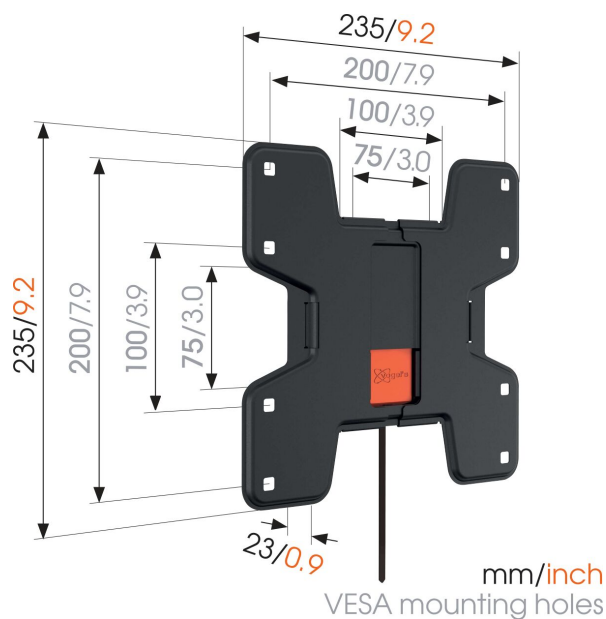

## WALL 3105 Fixed TV Wall Mount

### Key Benefits

- Also suited for wall-mounting your monitor
- Mount your TV only 2,3 cm from the wall
- Lock your TV securely in place
- Use the app and mark the first drilling hole easily!
- Simply Smart Value: Great comfort for an affordable price

### Flat wall mounting for TVs up to 20 kg

The WALL 3105 fixed TV bracket has a maximum weight capacity of 20 kg. Almost any model of TV, from 19" to 43" (48-109 cm), can be mounted flat against the wall with the WALL 3105.

# Specifications

Article number (SKU)	8350110
Colour	Black
EAN single box	8712285335266
Product size	S
TÜV certified	Yes
Guarantee	Lifetime
Min. screen size (inch)	19
Max. screen size (inch)	43
Max. weight load (kg/Lbs)	20 / 44.09
Max. bolt size	M8
Max. height of interface (mm)	235
Max. width of interface (mm)	235
Certifications	TÜV
Max. horizontal hole pattern (mm)	200
Max. vertical hole pattern (mm)	200
Universal or fixed hole pattern	Fixed