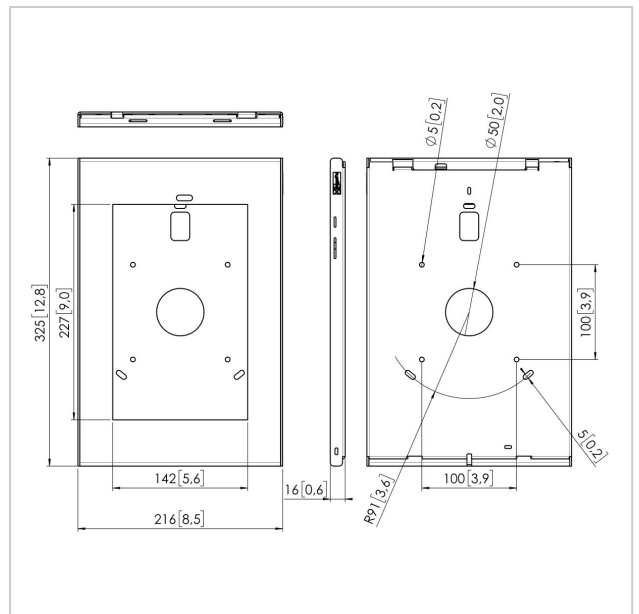

Key Benefits

- Stylish high-end design
- Theft prevention

More and more tablet PC's like the Samsung Galaxy Tab A are used for public applications in retail shops, museums, showrooms and exhibitions. Vogel's Professional has developed a secure enclosure for the Samsung Galaxy Tab A called TabLock. TabLock prevents theft and unauthorized operation of the tablet.

Made out of high quality aluminium and steel we designed a stylish and slim enclosure which protects the Samsung Galaxy Tab A in public environments. The Secure TabLock can be mounted directly to the wall, or via de VESA 100x100 mm mounting holes to any Vogel's VESA compatible mounts. Quick and easy opening of the secure TabLock enclosure is possible thanks to the new unique locking mechanism using a key and lock. Vogel's Professional regularly develops new Tablocks, please check our website for the latest information.