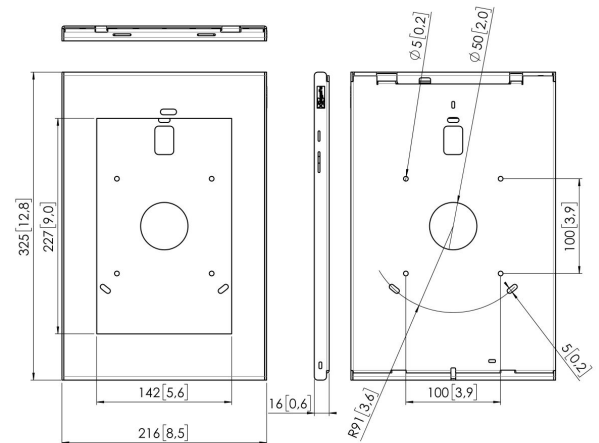

PTS 1231 Tablet Holder for Samsung Galaxy Tab A 10.5 (2018)

Specifications

Article number (SKU)	7495404
Colour	Silver
EAN single box	8712285342707
Height	325
Width	216
Depth	16
Guarantee	5 years
Lockable	False
Tablet Brand and Model(s)	Samsung Galaxy A 10.5 (2018)
Tablet Home button Hidden or Accessible	Both