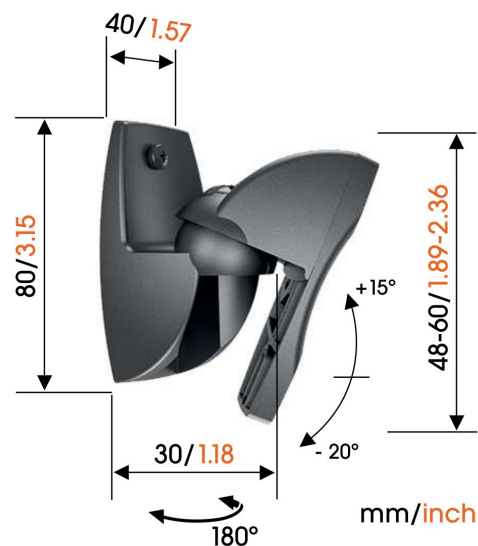

## VLB 500 Speaker Wall Mount (2x, black)

### Key Benefits

- For surround speakers and smaller hi-fi speakers
- Create the best listening position

The VLB 500 loudspeaker wall mount is for surround and hi-fi speakers weighing up to 5kg/11 lbs.

# Specifications

Max. weight load (kg)	5
Max. weight load (Lbs)	11.02
Turn	Up to 180°
Tilt	Tilt up to 20°
Speaker models	Universal
Article number (SKU)	8155000
EAN single box	8712285350740
Colour	Black
TÜV certified	No
Guarantee	5 years