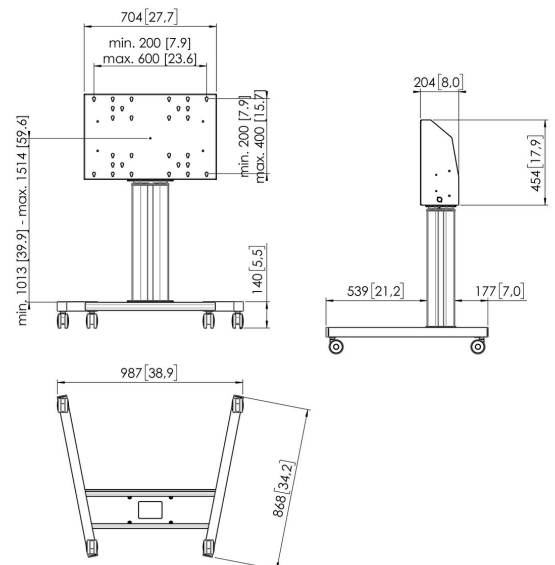

TE5064B Motorized trolley 50 cm

Motorized trolley kit TE5064

Display size: Fitment: 600x400 Max load: 120 kg / 264 lbs Kit consists of: • 1x PFT 8525 Trolley frame • 1x PFFE 7105 Motorized display lift 50 cm • 1x PFI 3061 Interface box for PFFE 7105/7106 Use the optional PFA 9119 electronic safety strip to prevent damage when the movement is blocked by an object.

TE5064B Motorized trolley 50 cm

Specifications

Article number (SKU)	7950650
Colour	Black
EAN single box	8712285343803
Width	987
Depth	868
Guarantee	5 years
Min. screen size (inch)	40
Max. screen size (inch)	88
Max. weight load (kg/Lbs)	120 / 264.55
Certifications	CE
Max. distance to floor - center display (mm)	1514
Min. distance to floor - center display (mm)	1013
Motorized	Yes
Remote controlled	Yes
Height adjustment (mm)	500