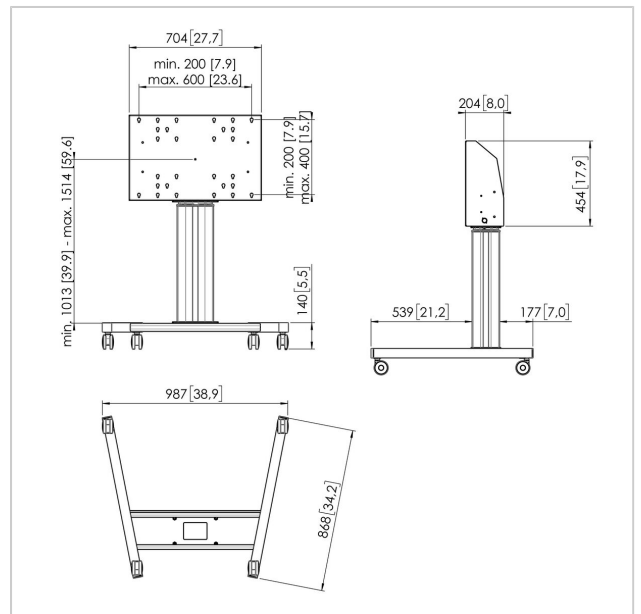

TE5064B Motorized trolley 50 cm

Article number (SKU) 7950650
Colour Black

Key Benefits

- Easy install
- Adjustable in height up to 50 cm

Motorized trolley kit TE5064

Display size: Fitment: 600x400 Max load: 120 kg / 264 lbs Kit consists of: • 1x PFT 8525 Trolley frame • 1x PFFE 7105 Motorized display lift 50 cm • 1x PFI 3061 Interface box for PFFE 7105/7106 Use the optional PFA 9119 electronic safety strip to prevent damage when the movement is blocked by an object.

TE5064B Motorized trolley 50 cm

VOGEL'S HOLDING BV 2019 (c) All rights reserved.
Subject to printing errors, technical and price amendments.
Date:2020-08-26

www.vogels.com

Specifications

Product type number	TE5064
Article number (SKU)	7950650
Colour	Black
EAN single box	8712285343803
Width	987
Depth	868
Guarantee	5 years
Min. screen size (inch)	40
Max. screen size (inch)	90
Max. weight load (kg)	120
Certifications	CE
Max. distance to floor - center display (mm)	1514
Min. distance to floor - center display (mm)	1013
Motorized	True
Remote controlled	Yes
Travel	500