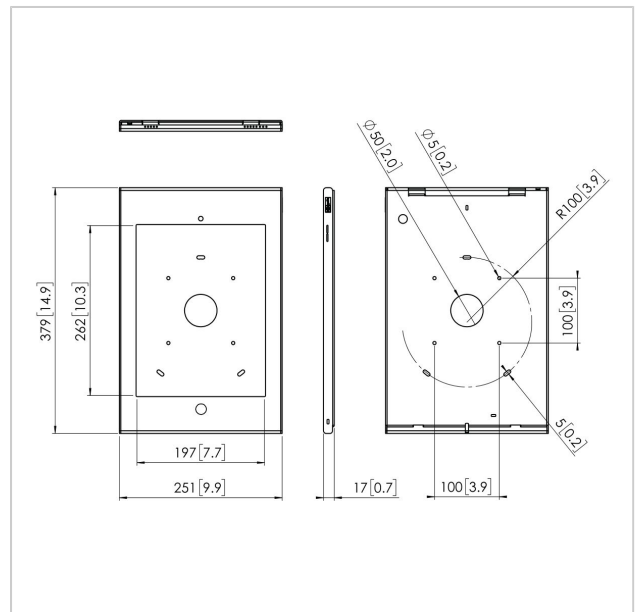

Made out of high quality aluminium and steel we designed a stylish and slim enclosure which protects the iPad in public environments. The Secure TabLock iPad enclosure can be mounted directly to the wall, or via de VESA 100x100 mm mounting holes to any Vogel's VESA compatible mounts. Quick and easy opening of the secure TabLock enclosure is possible thanks to the new unique locking mechanism using a key and lock. Vogel's Professional regularly develops new Tablocks, please check our website for the latest information.

### Specifications

Product type number	PTS 1223
Article number (SKU)	7495324
Colour	Silver
EAN single box	8712285333569
Height	379
Width	251
Depth	17
Guarantee	5 years
Desk options	Fixed table mount Fixed table stand Free-standing table stand
Lockable	True
Tablet Brand and Model(s)	Apple iPad Pro 12.9 inch
Tablet Home button Hidden or Accessible	Accessible