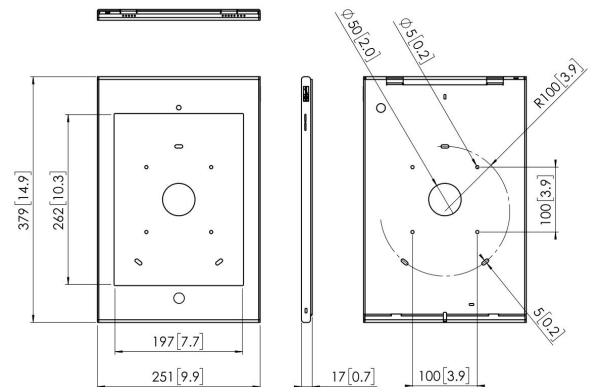

PTS 1223 TabLock for iPad Pro 12.9 (2017)

Specifications

Article number (SKU)	7495324
Colour	Silver
EAN single box	8712285333569
Height	379
Width	251
Depth	17
Guarantee	5 years
Desk options	Fixed table mount Fixed table stand Free-standing table stand
Lockable	True
Tablet Brand and Model(s)	Apple iPad Pro 12.9 inch (2018)
Tablet Home button Hidden or Accessible	Accessible