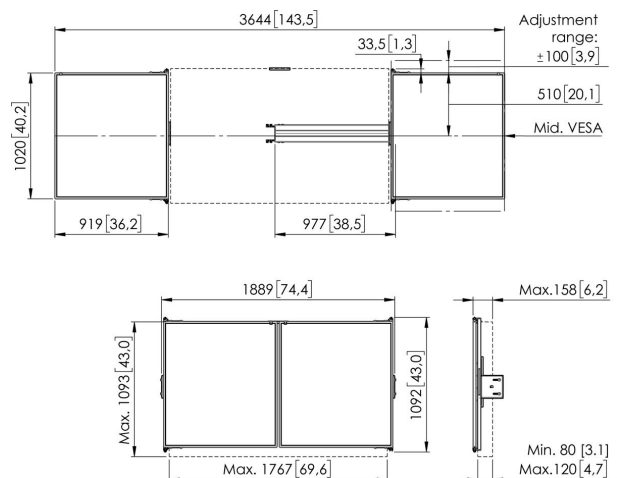

RISE WBS75M Whiteboard set 75" for RISE 5XXX

Key Benefits

- 3 step installation in 20 minutes
- For mounting on the RISE trolley, floor stand

Whiteboard set for 75" screens The RISE WBS75M whiteboard set is a universal system, suitable for all types of 75" (interactive) displays. This accessory allows you to mount a whiteboard to the left and right of your 75" screen. The enamelled steel boards are attached top and bottom on a Vogel hinge, which retains friction and writing stability even after frequent use. Nonetheless, should the friction become less than desired over time, the hinge can easily be adjusted. This set is suitable in combination with the RISE 5xxx trolley and floor stands and contains one or two counterweights for extra stability. Due to the height adjustment of 985mm, these lifts require a counterweight to meet safety standards.

RISE WBS75M Whiteboard set 75" for RISE 5XXX

Specifications

Min. screen size (inch)	75
Max. screen size (inch)	75
Bracket Interface	Yes
Adjustable depth	Yes
Adjustable height	Yes
Lockable	True
Height	1020
Width	3644
Article number (SKU)	7301750
EAN single box	8712285410581
Colour	White
TÜV certified	No
Guarantee	5 years
Guarantee enamel steel boards	25 years