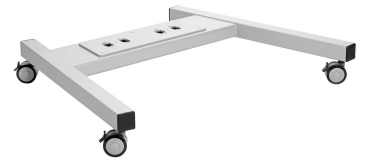

## PFT 8530 Trolley Frame (silver)

The PFT8530 trolley frame is a part of the modular Connect-it system with which you can create a mobile solution. The double pole construction allows it to be used for large- to extra large-sized displays. The extra stability makes it ideal for interactive displays. The PFA 9126 will automatically be delivered with the PFT 8530

## PFT 8530 Trolley Frame (silver)

# Specifications

Article number (SKU)	7328534
Colour	Silver
EAN single box	8712285323966
Height	153
Width	1086
Depth	849
TÜV certified	Yes
Guarantee	5 years

VOGEL'S HOLDING BV (©)

All rights reserved.  
Subject to printing errors,  
technical and price  
amendments.