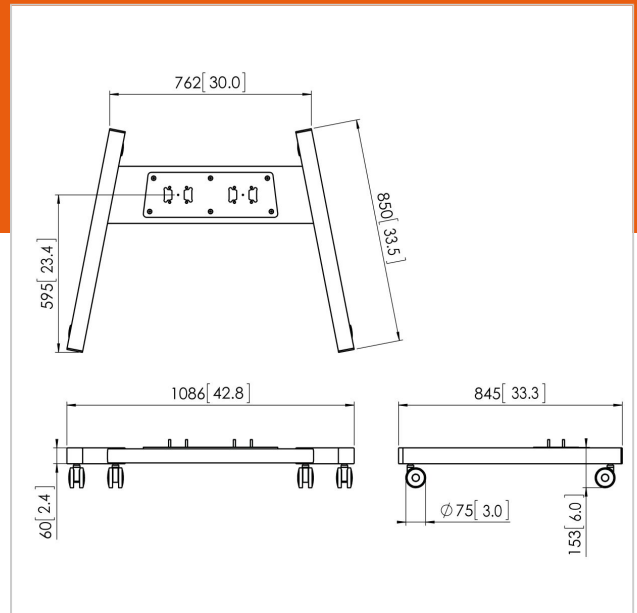

PFT 8530 Trolley frame silver

Article number (SKU)
Colour

7328534
Silver

Key Benefits

- Easy to install

The PFT8530 trolley frame is a part of the modular Connect-it system with which you can create a mobile solution. The double pole construction allows it to be used for large- to extra large-sized displays. The extra stability makes it ideal for interactive displays. The PFA 9126 will automatically be delivered with the PFT 8530

Vogel's Connect-it floor solutions (floor stands and trolleys) is an uniquely flexible system. With only a few standard components, you can create a solution for almost any requirement. From a single display floor stand in a shop window, a back-to-back display set-up in an airport, to a movable video conferencing set-up for corporate use, the flexible Connect-it floor solutions line fits every situation. Connect-it floor solutions can accommodate displays from small to extra large, weighing up to 160 kg. Connect-it floor modules are available in black and silver to fit any interior décor.

PFT 8530 Trolley frame silver

www.vogels.com

VOGEL'S HOLDING BV 2019 (c) All rights reserved.
Subject to printing errors, technical and price amendments.
Date: 2020-03-30

Specifications

Product type number	PFT 8530
Article number (SKU)	7328534
Colour	Silver
EAN single box	8712285323966
Height	153
Width	1086
Depth	849
TÜV certified	Yes
Guarantee	5 years