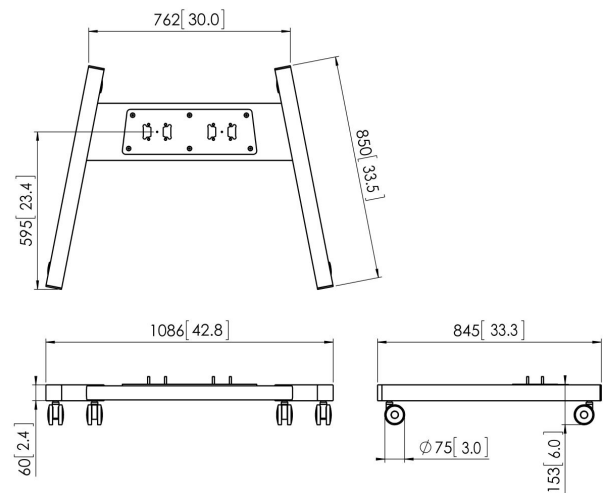

## PFT 8530 Trolley Frame (silver)

The PFT8530 trolley frame is a part of the modular Connect-it system with which you can create a mobile solution. The double pole construction allows it to be used for large- to extra large-sized displays. The extra stability makes it ideal for interactive displays. The PFA 9126 will automatically be delivered with the PFT 8530

## PFT 8530 Trolley Frame (silver)

# Specifications

Article number (SKU)	7328534
Colour	Silver
EAN single box	8712285323966
Height	153
Width	1086
Depth	849
TÜV certified	Yes
Guarantee	5 years

VOGEL'S HOLDING BV (©)

All rights reserved.  
Subject to printing errors,  
technical and price  
amendments.