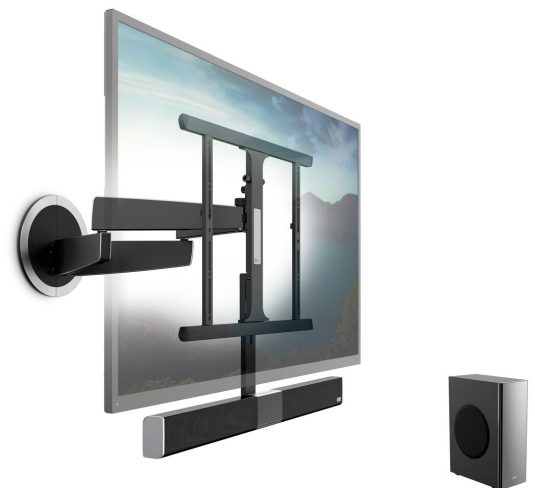

MotionSoundMount (NEXT 8375) Full-Motion Motorised TV Wall Mount with Integrated Sound

Key Benefits

- Bluetooth audio streaming
- The first wall bracket with integrated soundbar
- Unsurpassed viewing and sound, anywhere in the room
- Wireless subwoofer can be placed anywhere

For the ultimate experience

The MotionSoundMount is a flexible TV mount with integrated soundbar and wireless subwoofer! This state-of-the-art wall mount allows you to add impressive sound to your TV - just like with the Vogel's SoundMount. But the MotionSoundMount has a unique feature that automatically turns the sound directly towards you. The sound of the film, concert or TV series is directed 100% at you. You can also easily stream your favourite music to the Soundbar from your smartphone or tablet. Everything you need for the ultimate viewing and listening experience! Maximum usability The MotionSoundMount has an impressive level of usability. This motorised TV mount automatically turns towards you no matter where you're sitting in the room and up to 120 degrees to the left or right. After you have turned on the TV, it moves to your preset viewing position in one fluid motion. When you turn the TV off, the screen and MotionSoundMount gracefully move back against the wall. Even mounting and installing is very easy. Everything is plug & play: 1 plug in the outlet and it works!