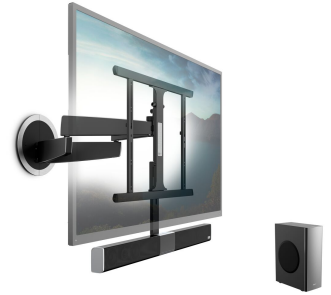

MotionSoundMount (NEXT 8375) Full-Motion Motorised TV Wall Mount with Integrated Sound

Key Benefits

- Bluetooth audio streaming
- The first wall bracket with integrated soundbar
- Unsurpassed viewing and sound, anywhere in the room
- Wireless subwoofer can be placed anywhere

For the ultimate experience

The MotionSoundMount is a flexible TV mount with integrated soundbar and wireless subwoofer! This state-of-the-art wall mount allows you to add impressive sound to your TV - just like with the Vogel's SoundMount. But the MotionSoundMount has a unique feature that automatically turns the sound directly towards you. The sound of the film, concert or TV series is directed 100% at you. You can also easily stream your favourite music to the Soundbar from your smartphone or tablet. Everything you need for the ultimate viewing and listening experience! Maximum usability The MotionSoundMount has an impressive level of usability. This motorised TV mount automatically turns towards you no matter where you're sitting in the room and up to 120 degrees to the left or right. After you have turned on the TV, it moves to your preset viewing position in one fluid motion. When you turn the TV off, the screen and MotionSoundMount gracefully move back against the wall. Even mounting and installing is very easy. Everything is plug & play: 1 plug in the outlet and it works!