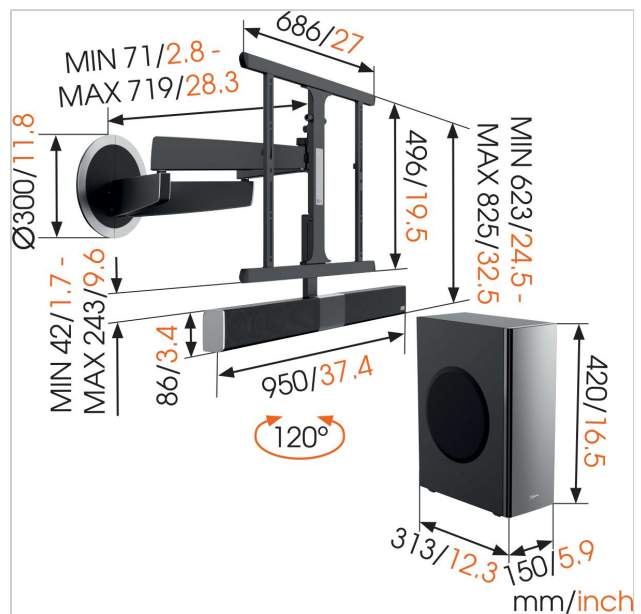

Everyone can programme their own viewing position

You can gain access to additional options using the accompanying smartphone/tablet app, which is available free of charge in the App Store and Google Play Store. The app allows you to set one or more viewing positions for everyone in the house, with a maximum of ten. The TV glides to the left or right, forwards or backwards with the greatest of ease!