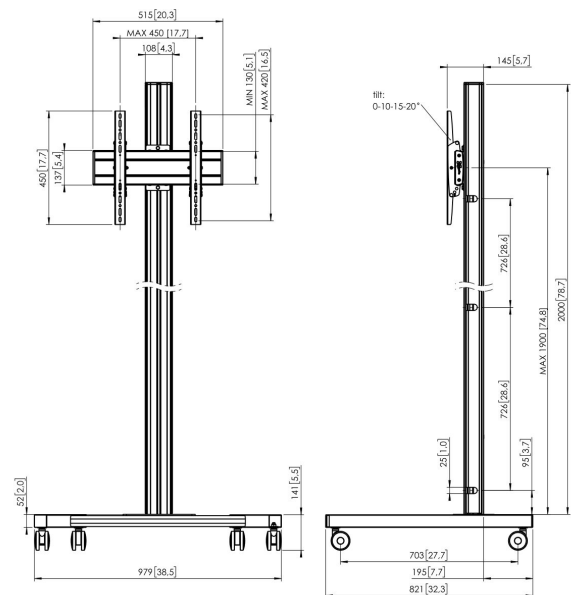

T2044B Display Trolley

Trolley kit T2044

Display size: Fitment: 400x400Max. load: 60 kg - 132 lbs Kit consists of: • 1x PFT 8520 Trolley frame • 1x PUC 2720 Pole 200 cm • 1x PFB 3405 Interface bar • 1x PFS 3304 Interface display strips

T2044B Display Trolley <65" (black)

Specifications

Article number (SKU)	7953030
Colour	Black
EAN single box	8712285333064
Height	2141
Width	979
Depth	821
TÜV certified	Yes
Tilt	Tilt up to 20°
Guarantee	5 years
Max. weight load (kg/Lbs)	60 / 132.28
Min. hole pattern	100mm x 100mm
Max. hole pattern	420mm x 450mm
Max. bolt size	M8
Max. height of interface (mm)	450
Max. width of interface (mm)	515
Max. distance to floor - center display (mm)	2041
Max. horizontal hole pattern (mm)	420
Max. screen size (inch)	65
Max. vertical hole pattern (mm)	450
Min. horizontal hole pattern (mm)	100
Min. vertical hole pattern (mm)	100
Universal or fixed hole pattern	Universal