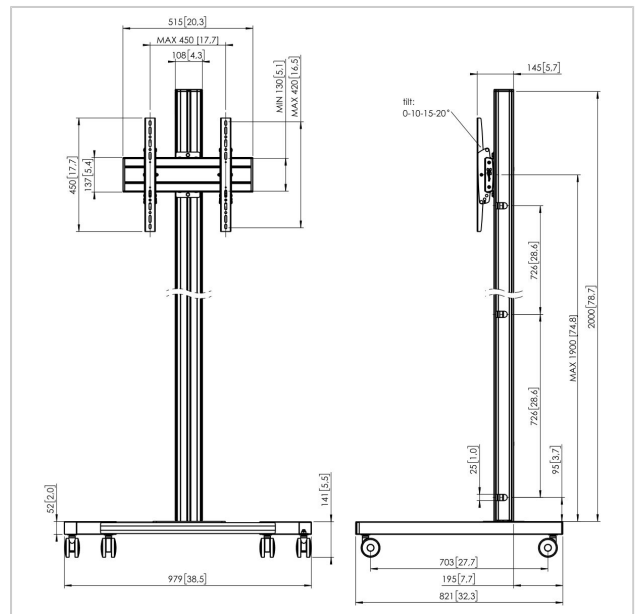

T2044B Trolley

Article number (SKU) 7953030
 Colour Black

Key Benefits

- Stylish high-end design
- Cable management
- Quick and easy installation

Trolley kit T2044

Display size: Fitment: 400x400Max. load: 80 kg - 176 lbs Kit consists of: • 1x PFT 8520 Trolley frame • 1x PUC 2720 Pole 200 cm • 1x PFB 3405 Interface bar • 1x PFS 3304 Interface display strips

T2044B Trolley

www.vogels.com

VOGEL'S HOLDING BV 2019 (c) All rights reserved.
Subject to printing errors, technical and price amendments.
Date:2020-08-26

Specifications

Product type number	T2044
Article number (SKU)	7953030
Colour	Black
EAN single box	8712285333064
Height	2141
Width	979
Depth	821
TÜV certified	Yes
Tilt	Tilt up to 20°
Guarantee	5 years
Max. weight load (kg)	80
Min. hole pattern	100mm x 100mm
Max. hole pattern	420mm x 450mm
Max. bolt size	M8
Max. height of interface (mm)	450
Max. width of interface (mm)	515
Max. distance to floor - center display (mm)	2041
Max. horizontal hole pattern (mm)	420
Max. screen size (inch)	65
Max. vertical hole pattern (mm)	450
Min. horizontal hole pattern (mm)	100
Min. vertical hole pattern (mm)	100
Universal or fixed hole pattern	Universal