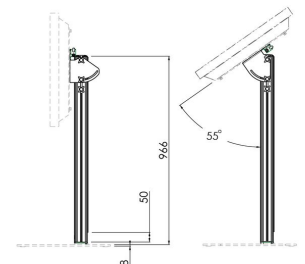

## S063.8695 Display Stage Stand, 950mm

This set consists of a short column topped with a dedicated head and can be placed on any SmartMetals floor plate. The column is 95 cm long and has a tilting head. This allows the display to be tilted to the desired height and angle.

## S063.8695 Display Stage Stand, 950mm

# Specifications

Max. screen size (inch)	55
Bracket Interface	False
Max. weight load (kg)	30
Max. weight load (Lbs)	66.14
Tilt	Tilt up to 60°
Height	904
Article number (SKU)	S063.8695
EAN single box	8718868873125
Colour	Grey
Guarantee	5 years