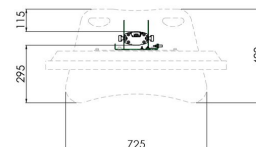

## S063.8695 Display Stage Stand, 950mm

This set consists of a short column topped with a dedicated head and can be placed on any SmartMetals floor plate. The column is 95 cm long and has a tilting head. This allows the display to be tilted to the desired height and angle.

## S063.8695 Display Stage Stand, 950mm

# Specifications

Max. screen size (inch)	55
Bracket Interface	False
Max. weight load (kg)	30
Max. weight load (Lbs)	66.14
Tilt	Tilt up to 60°
Height	904
Article number (SKU)	S063.8695
EAN single box	8718868873125
Colour	Grey
Guarantee	5 years