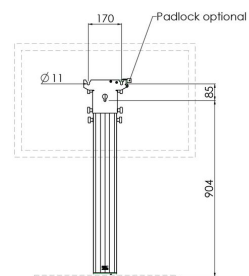

## S063.8695 Display Stage Stand, 950mm

This set consists of a short column topped with a dedicated head and can be placed on any SmartMetals floor plate. The column is 95 cm long and has a tilting head. This allows the display to be tilted to the desired height and angle.

## S063.8695 Display Stage Stand, 950mm

# Specifications

Max. screen size (inch)	55
Bracket Interface	False
Max. weight load (kg)	30
Max. weight load (Lbs)	66.14
Tilt	Tilt up to 60°
Height	904
Article number (SKU)	S063.8695
EAN single box	8718868873125
Colour	Grey
Guarantee	5 years