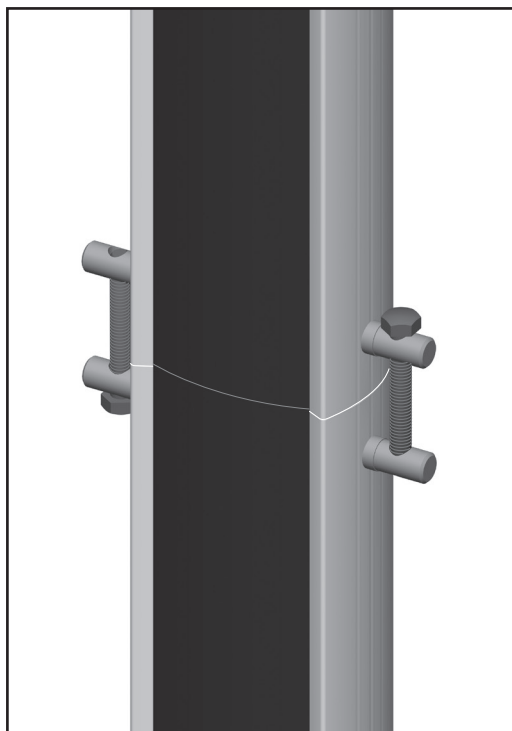

VOGELS PRODUCTS BV, HONDSRUGLAAN 93, 5628 DB EINDHOVEN, THE NETHERLANDS