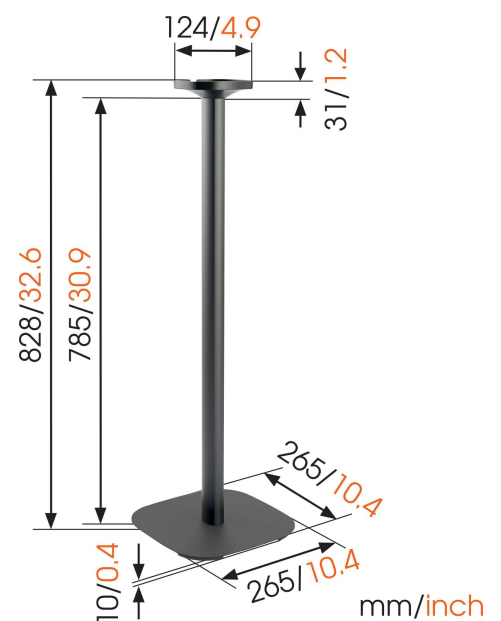

SOUND 4301 Speaker stand for SONOS ONE (SL) & PLAY:1 (black)

Key Benefits

- Integrated extension power cord
- Perfect listening position anywhere in the room

Get more out of your Sonos One (SL) & Play:1

Integrate your Sonos One (SL) & Play:1 speaker seamlessly into your interior design by placing it on a Vogel's SOUND 4301 floor stand. With a height of 82 cm, the floor stand raises your speaker to ear level when you're seated - which is where speakers sound best. Create the perfect Sonos listening position anywhere in the room. The Vogel's floor stand provides secure support for your Sonos One (SL) & Play:1 and comes in black or white to match the colour of your speaker. Installation is easy, thanks to a pre-assembled speaker interface and integrated extension power cord.

SOUND 4301 Speaker stand for SONOS ONE (SL) & PLAY:1 (black)

Specifications

Max. weight load (kg)	5
Max. weight load (Lbs)	11.02
Cable management	Integrated cable management
Spirit level included	Yes
Speaker models	Sonos PLAY:1 Sonos One
Article number (SKU)	8153020
EAN single box	8712285341441
Colour	Black
Certifications	TÜV
TÜV certified	Yes
Guarantee	5 years