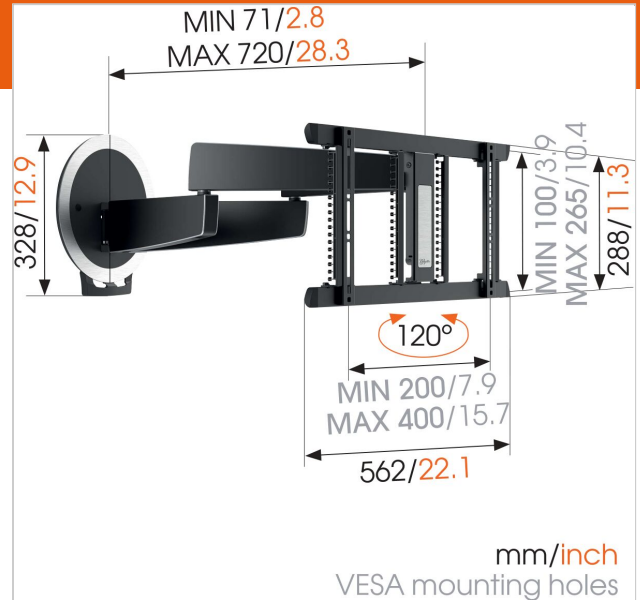

Add automatic movement to turn your OLED TV

Discover the specific qualities of the electronic full motion OLED TV wall mount, the OLED MotionMount (NEXT 7356). OLED TVs are thin and fragile. That's why Vogel's developed an electronic full motion OLED wall mount ideal for OLED TVs. This electronic TV wall mount automatically turns towards you, up to 120 degrees, wherever you sit in the room and it is suitable for 40-65 inch (100-165 cm) TVs with a maximum weight of 30 kg. As soon as you switch on your TV, the MotionMount moves to your preset viewing position in one smooth movement. When you turn off the TV, the OLED TV and the MotionMount gracefully move back against the wall. With this wall mount, you never need to touch your fragile OLED screen again. Even mounting and installing the OLED MotionMount is really simple. Everything is plug & play: put the plug in the socket and everything works!

Everyone can set their own viewing position

You can gain access to additional options using the smartphone/tablet app that is available free of charge in the App Store and Google Play Store. The app allows you to set one or more viewing positions for everyone in the house, up to a maximum of ten. Your OLED TV glides to the left or the right, forwards or backwards with the greatest of ease! Specially designed adapter This wall mount has been designed to fit the back of your screen perfectly. TVs can be fitted to mounts by means of a hole pattern (otherwise known as a VESA pattern) on the back. This hole pattern is positioned on the back of the screen on most OLED TVs. Our adapter is so designed that it fits this special pattern perfectly. A lot of thought has also gone into concealing the cables, particularly at the back of the TV, so that your OLED television will be even more of an eye-catcher in your home.