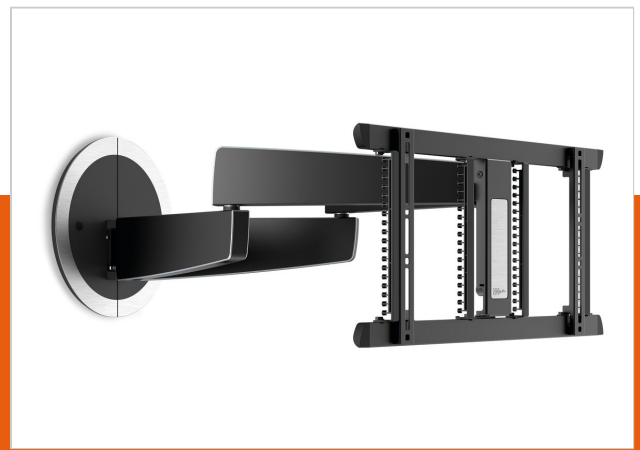

MotionMount (NEXT 7356 GB) Full-Motion Motorised TV Wall Mount ideal for OLED TVs

Article number (SKU)
Colour

8738171
Black

Key Benefits

- Ideal for LG OLED TVs
- The viewing position can be adjusted at any moment, manually or with the app
- Turns automatically when the TV is switched on and off
- Up to 10 pre-programmable positions (via app)
- Easily mounted: plug & play

Add automatic movement to turn your OLED TV

Discover the specific qualities of the electronic full motion OLED TV wall mount, the OLED MotionMount (NEXT 7356). OLED TVs are thin and fragile. That's why Vogel's developed an electronic full motion OLED wall mount ideal for OLED TVs. This electronic TV wall mount automatically turns towards you, up to 120 degrees, wherever you sit in the room and it is suitable for 40-65 inch (100-165 cm) TVs with a maximum weight of 30 kg. As soon as you switch on your TV, the MotionMount moves to your preset viewing position in one smooth movement. When you turn off the TV, the OLED TV and the MotionMount gracefully move back against the wall. With this wall mount, you never need to touch your fragile OLED screen again. Even mounting and installing the OLED MotionMount is really simple. Everything is plug & play: put the plug in the socket and everything works!

Everyone can set their own viewing position