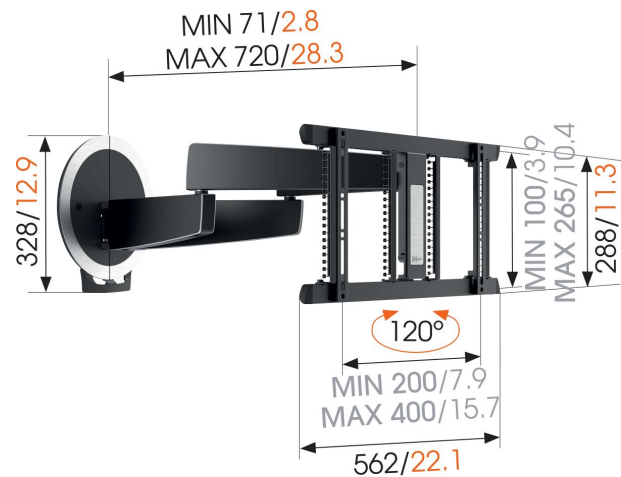

Add automatic movement to turn your OLED TV

Discover the specific qualities of the electronic full motion OLED TV wall mount, the OLED MotionMount (NEXT 7356). OLED TVs are thin and fragile. That's why Vogel's developed an electronic full motion OLED wall mount ideal for OLED TVs. This electronic TV wall mount automatically turns towards you, up to 120 degrees, wherever you sit in the room and it is suitable for 40-65 inch (100-165 cm) TVs with a maximum weight of 30 kg. As soon as you switch on your TV, the MotionMount moves to your preset viewing position in one smooth movement. When you turn off the TV, the OLED TV and the MotionMount gracefully move back against the wall. With this wall mount, you never need to touch your fragile OLED screen again. Even mounting and installing the OLED MotionMount is really simple. Everything is plug & play: put the plug in the socket and everything works!