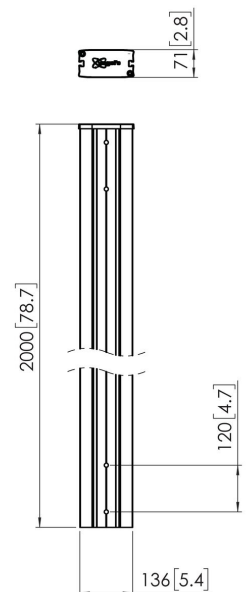

PUC 2920 Pole 200 cm (black)

The PUC 29xx Series is especially designed for video wall purposes. The poles are available in lengths of: 200cm, 270cm and 330cm. The poles feature cable management (CIS®) and can be combined with all Connect-it accessories. The PUC 29xx Series can only be used in combination with universal video wall Connect-it components

PUC 2920 Pole 200 cm (black)

Specifications

Article number (SKU)	7229200
Colour	Black
EAN single box	8712285335761
Length	2000
TÜV certified	Yes
Guarantee	5 years
Back-to-back displays	True

VOGEL'S HOLDING BV (©)