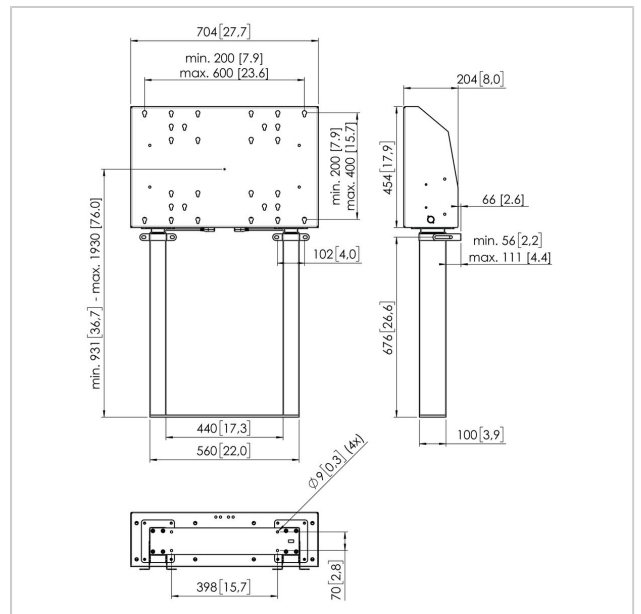

FMDE9964 Motorized floor stand, fixed to the floor 99 cm

Article number (SKU)
Colour

7990640
Black

Key Benefits

- Easy install
- Adjustable in height

Motorised floor mounted kit FME6064

Display size: Fitment: 600x400 Max. load: 120 kg - 264 lbs Kit consists of: • 1x PFFE 7109 Motorized display lift 99 cm • 1x PFI 3062 Interface box for PFFE 7109 Use the optional PFA 9119 electronic safety strip to prevent damage when the movement is blocked by an object.

FMDE9964 Motorized floor stand, fixed to the floor 99 cm

www.vogels.com

VOGEL'S HOLDING BV 2019 (c) All rights reserved.
Subject to printing errors, technical and price amendments.
Date:2020-08-26

Specifications

Product type number	FMDE9964
Article number (SKU)	7990640
Colour	Black
EAN single box	8712285343681
Width	704
Depth	204
Guarantee	5 years
Min. screen size (inch)	40
Max. screen size (inch)	90
Max. weight load (kg)	120
Certifications	CE
Max. distance to floor - center display (mm)	1930
Min. distance to floor - center display (mm)	931
Motorized	True
Remote controlled	Yes
Travel	999