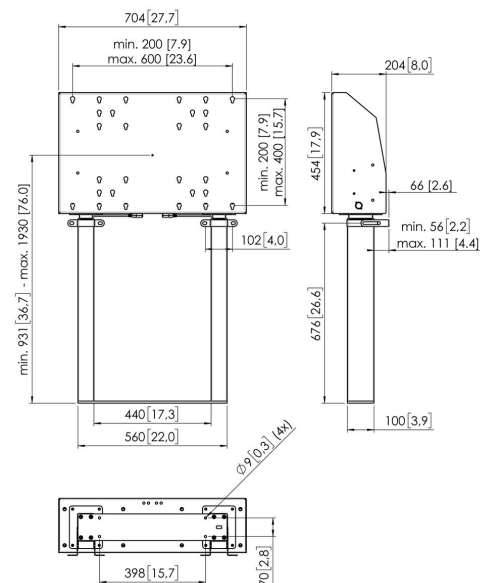

## FMDE9964 Motorized Display Floor Stand, fixed the floor 99 cm

### Motorised floor mounted kit FME6064

Display size: Fitment: 600x400 Max. load: 120 kg - 264 lbs Kit consists of: • 1x PFFE 7109 Motorized display lift 99 cm • 1x PFI 3062 Interface box for PFFE 7109 Use the optional PFA 9119 electronic safety strip to prevent damage when the movement is blocked by an object.

# FMDE9964 Motorized Display Floor Stand, fixed the floor 99 cm

## Specifications

Article number (SKU)	7990640
Colour	Black
EAN single box	8712285343681
Width	704
Depth	204
Guarantee	5 years
Min. screen size (inch)	40
Max. screen size (inch)	88
Max. weight load (kg/Lbs)	120 / 264.55
Certifications	CE
Max. distance to floor - center display (mm)	1930
Min. distance to floor - center display (mm)	931
Motorized	Yes
Remote controlled	Yes
Height adjustment (mm)	999