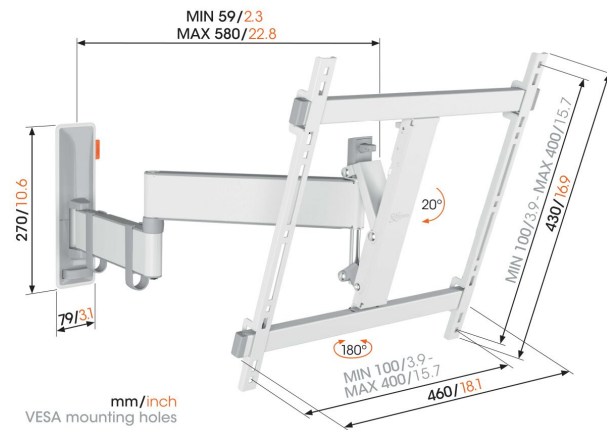

## TVM 3443 Full-Motion TV Wall Mount (white)

### Key Benefits

- Smooth OneFinger™ Movement - Thanks to coated bearings and precision steel shafts
- Keep your TV always level (horizontally and vertically)
- Cable clips included: Guide your cables from TV to wall
- Easily lock and release with TiltAnchor™
- Turn your TV up to 180° thanks to long arms of 58 cm

### Stylish and safe: full-motion TV wall mount for TVs from 32 to 65 inches

Would you like to enjoy your TV optimally from anywhere in the room? And are you therefore looking for a stylish but sturdy TV wall mount so that your TV is secure? This COMFORT Full-Motion+ TV wall mount is perfect for you. You can turn the wall mount up to 180° and tilt it up to 20°. The wall mount is suitable for TVs from 32 to 65 inches and weighing up to 25 kg.

# Specifications

Article number (SKU)	3834431
Colour	White
EAN single box	8712285350382
Product size	M
Height	430
Width	460
TÜV certified	Yes
Tilt	Tilt up to 20°
Turn	Full motion (up to 180°)
Guarantee	10 years
Min. screen size (inch)	32
Max. screen size (inch)	65
Max. weight load (kg/Lbs)	25 / 55.12
Min. hole pattern	100mm x 100mm
Max. hole pattern	400mm x 400mm
Max. bolt size	M8
Max. height of interface (mm)	430
Max. width of interface (mm)	460
Cable management	Cable clips
Certifications	TÜV
Max. distance to the wall (mm / inch)	580 / 22.83
Max. horizontal hole pattern (mm)	400
Max. vertical hole pattern (mm)	400
Min. distance to the wall (mm / inch)	59 / 2.32
Min. horizontal hole pattern (mm)	100
Min. vertical hole pattern (mm)	100
Number of pivot points	3
Spirit level included	Yes
Universal or fixed hole pattern	Universal