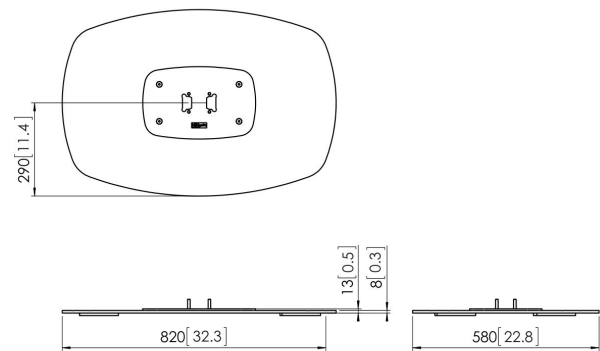

## PFF 7040 Floor Plate back-to-back (black)

The PFF7040 floor plate is a part of the modular Connect-it system. With this floorplate you can create a back to back solution for medium- to large-sized displays.

# Specifications

|                      |               |
|----------------------|---------------|
| Article number (SKU) | 7327040       |
| Colour               | Black         |
| EAN single box       | 8712285323829 |
| Height               | 13            |
| Width                | 820           |
| Depth                | 580           |
| TÜV certified        | Yes           |
| Guarantee            | 5 years       |