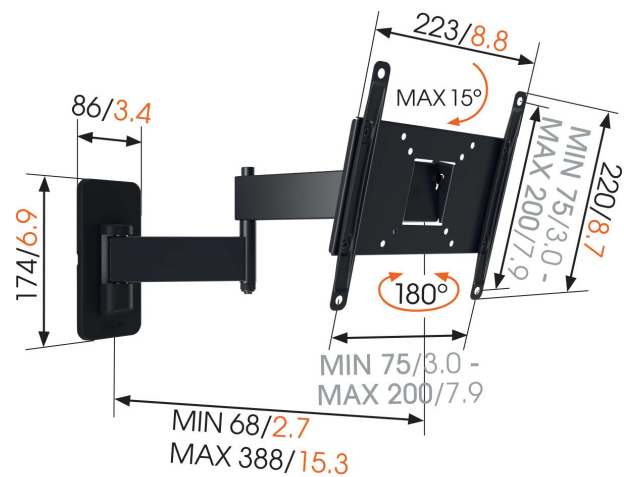

MA2040 Full-Motion TV Wall Mount

Key Benefits

- Watch from anywhere in the room: turn up to 180°
- Tested up to 3 times max. TV weight
- Bolts and fischer® plugs included
- Avoid reflections: tilt up to 15°
- Reliable quality for an affordable price

For TVs up to 43 inch (102 cm)

The MA 2040 is a suitable TV mount for medium-sized screens from 19 to 43 inches. Mount TVs up to 15 kg safely and easily on the wall.

mm/inch
VESA mounting holes

MA2040 Full-Motion TV Wall Mount

Specifications

Article number (SKU)	8572040
Colour	Black
EAN single box	8712285337024
Product size	S
TÜV certified	Yes
Tilt	Tilt up to 10°
Turn	Full motion (up to 180°)
Guarantee	2 years
Min. screen size (inch)	19
Max. screen size (inch)	43
Max. weight load (kg/Lbs)	15 / 33.07
Max. bolt size	M8
Max. height of interface (mm)	220
Max. width of interface (mm)	223
Certifications	TÜV
Max. distance to the wall (mm / inch)	388 / 15.28
Min. distance to the wall (mm / inch)	68 / 2.68
Number of pivot points	3
Universal or fixed hole pattern	Fixed