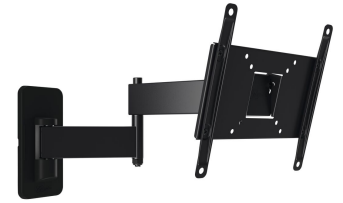

MA2040 Full-Motion TV Wall Mount

Key Benefits

- Watch from anywhere in the room: turn up to 180°
- Tested up to 3 times max. TV weight
- Bolts and fischer® plugs included
- Avoid reflections: tilt up to 15°
- Reliable quality for an affordable price

For TVs up to 43 inch (102 cm)

The MA 2040 is a suitable TV mount for medium-sized screens from 19 to 43 inches. Mount TVs up to 15 kg safely and easily on the wall.

mm/inch
VESA mounting holes

MA2040 Full-Motion TV Wall Mount

Specifications

Article number (SKU)	8572040
Colour	Black
EAN single box	8712285337024
Product size	S
TÜV certified	Yes
Tilt	Tilt up to 10°
Turn	Full motion (up to 180°)
Guarantee	2 years
Min. screen size (inch)	19
Max. screen size (inch)	43
Max. weight load (kg/Lbs)	15 / 33.07
Max. bolt size	M8
Max. height of interface (mm)	220
Max. width of interface (mm)	223
Certifications	TÜV
Max. distance to the wall (mm / inch)	388 / 15.28
Min. distance to the wall (mm / inch)	68 / 2.68
Number of pivot points	3
Universal or fixed hole pattern	Fixed