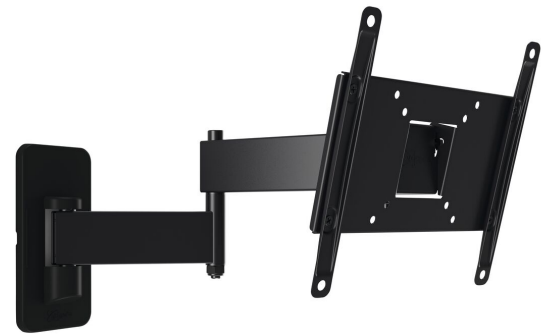

MA2040 Full-Motion TV Wall Mount

Key Benefits

- Watch from anywhere in the room: turn up to 180°
- Tested up to 3 times max. TV weight
- Bolts and fischer® plugs included
- Avoid reflections: tilt up to 15°
- Reliable quality for an affordable price

For TVs up to 43 inch (102 cm)

The MA 2040 is a suitable TV mount for medium-sized screens from 19 to 43 inches. Mount TVs up to 15 kg safely and easily on the wall.

mm/inch
VESA mounting holes

MA2040 Full-Motion TV Wall Mount

Specifications

Article number (SKU)	8572040
Colour	Black
EAN single box	8712285337024
Product size	S
TÜV certified	Yes
Tilt	Tilt up to 10°
Turn	Full motion (up to 180°)
Guarantee	2 years
Min. screen size (inch)	19
Max. screen size (inch)	43
Max. weight load (kg/Lbs)	15 / 33.07
Max. bolt size	M8
Max. height of interface (mm)	220
Max. width of interface (mm)	223
Certifications	TÜV
Max. distance to the wall (mm / inch)	388 / 15.28
Min. distance to the wall (mm / inch)	68 / 2.68
Number of pivot points	3
Universal or fixed hole pattern	Fixed