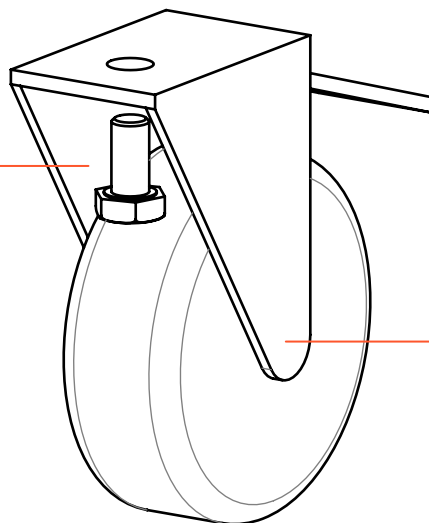

PFA 9114

Mounting kit content

Lock nut M10

Washer M10 x 18 x 1.6 mm

Bolt M10 x 20 mm

PFT 8520/8530

PFA 9114 Wheel