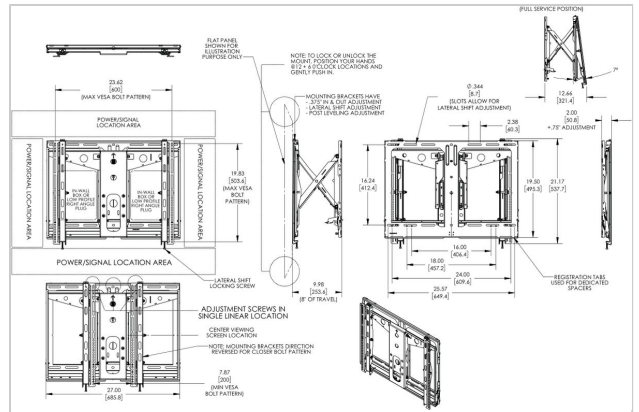

PFW 6880 Video wall pop-out wall mount

Article number (SKU) 7368800
 Colour Black

PFW 6880 is a slim video wall pop-out mount with a distance between display and wall of only 50mm. It features a spring-loaded push to open release, by gently pushing on the display. Custom spacers to reduce installation time are available on request for the most used video wall displays.

Optional dedicated spacers dramatically reduce installation time. Spacers are available for the most used video wall displays or monitors.

PFW 6880 Video wall pop-out wall mount

www.vogels.com

VOGEL'S HOLDING BV 2019 (c) All rights reserved.
Subject to printing errors, technical and price amendments.
Date:2021-02-18

Specifications

Product type number	PFW 6880
Article number (SKU)	7368800
Colour	Black
EAN single box	8712285329227
TÜV certified	Yes
Guarantee	5 years
Min. screen size (inch)	37
Max. screen size (inch)	65
Max. weight load (kg)	45.5
Max. height of interface (mm)	549
Max. width of interface (mm)	686
Max. distance to the wall (mm)	260
Max. horizontal hole pattern (mm)	600
Max. screen size (inch)	65
Max. vertical hole pattern (mm)	400
Min. distance to the wall (mm)	51
Min. horizontal hole pattern (mm)	200
Min. screen size (inch)	37
Min. vertical hole pattern (mm)	200
Orientation	Landscape
Service position	Yes