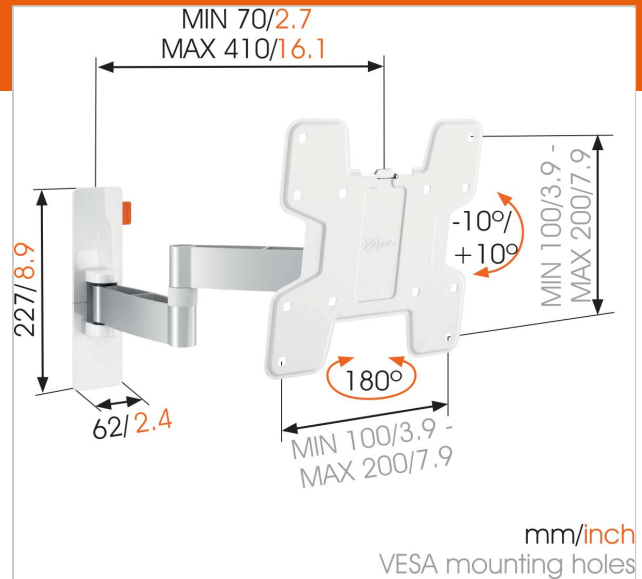

WALL 2145 WHITE TURN 180 WALL MOUNT 19-40

Article number (SKU)
Colour

8353061
White

Key Benefits

- Easily level your TV even after installation
- Guide your cables
- Simply Smart Value: Great comfort for an affordable price
- Smoothly turn your TV up to 180°
- Tilt (up to 20°) to avoid reflections

For TVs up to 40 inch (102 cm)

WALL 2145 is a durable TV wall mount, suitable for 19 to 40 inch (48 to 102 cm) TVs weighing up to 15 kg (33 lbs). Flexible viewing from anywhere in the room. Now you can enjoy watching TV from different places with the WALL 2145 full-motion mount from Vogel's. The perfect view from the dining area and from the nearby living room. A great way to see your favourite TV show from a variety of places.

The WALL series: simply smart value

Cook along with your favourite chef. Enjoy a show while doing paperwork. And choose Vogel's WALL series to do so: a smart and modern TV wall mount with a quality build and clean finish that's easy on your budget. It's simply smart value. Put your electronics right underneath your TV. With one of our TV mounting accessories, you can neatly store your game console, Blu-ray player and remote controls.

WALL 2145 WHITE TURN 180 WALL MOUNT 19-40

www.vogels.com

VOGEL'S HOLDING BV 2019 (c) All rights reserved.
Subject to printing errors, technical and price amendments.
Date: 2019-06-25

Specifications

Product type number	WALL 2145
Article number (SKU)	8353061
Colour	White
EAN single box	8712285327766
Product size	S
TÜV certified	Yes
Tilt	Tilt -10°/+10°
Turn	Full motion (up to 180°)
Guarantee	Lifetime
Min. screen size (inch)	19
Max. screen size (inch)	40
Max. weight load (kg)	15
Max. bolt size	M8
Max. height of interface (mm)	301
Max. width of interface (mm)	302
Max. distance to the wall (mm)	410
Min. distance to the wall (mm)	70
Number of pivot points	3
Universal or fixed hole pattern	Fixed