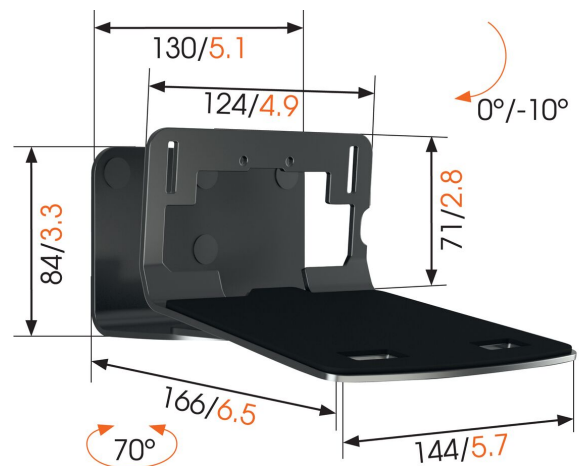

## SOUND 3205 Speaker Wall Mount (white)

### Key Benefits

- Dedicated mounting materials included for SONOS PLAY:5 (Gen 2)/Five and Denon HEOS 5/7
- Easy to install

### Get more out of your speaker

Integrate your speaker seamlessly into your interior design by mounting it anywhere on your wall with the Vogel's SOUND 3205 wall mount. The Mount can be placed high or low, out of sight or in plain view - the wide turn (70°) and tilt (10° down) capacity make sure that you can always angle your speaker to sound best. This low-profile speaker mount provides secure support for your speaker and comes in black or white to match the colour of your speaker.