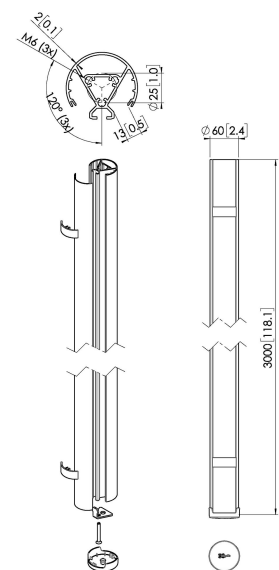

PUC 2430 Pole 300 cm (silver)

Key Benefits

- Stylish high-end design
- Modular components
- Cable management
- Also suitable for sloped ceilings
- Easy install

The PUC 2430 is an 300 cm pole and is a part of the modular Connect-it system with which you can create your own ceiling solution for small- to medium-sized displays.

PUC 2430 Pole 300 cm (silver)

Specifications

Article number (SKU)	7224304
Colour	Silver
EAN single box	8712285344565
Length	3000
Width	60
TÜV certified	Yes
Guarantee	5 years
Max. weight load (kg)	40
Back-to-back displays	False