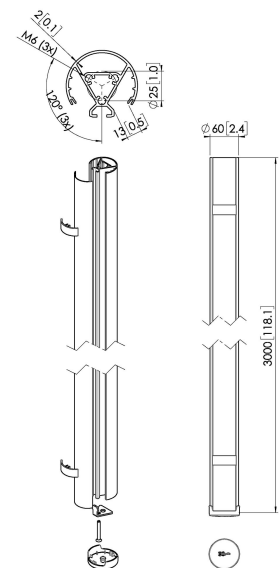

PUC 2430 Pole 300 cm (silver)

Key Benefits

- Stylish high-end design
- Modular components
- Cable management
- Also suitable for sloped ceilings
- Easy install

The PUC 2430 is an 300 cm pole and is a part of the modular Connect-it system with which you can create your own ceiling solution for small- to medium-sized displays.

PUC 2430 Pole 300 cm (silver)

Specifications

Article number (SKU)	7224304
Colour	Silver
EAN single box	8712285344565
Length	3000
Width	60
TÜV certified	Yes
Guarantee	5 years
Max. weight load (kg/Lbs)	40 / 88.18
Back-to-back displays	False