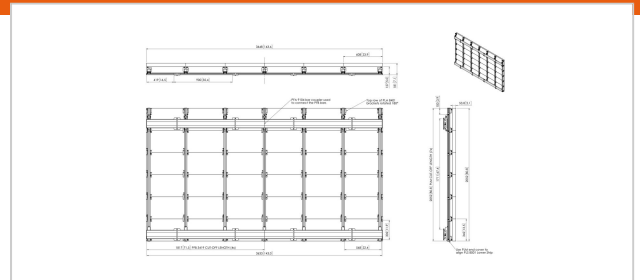

Specially developed for Philips BDL series Vogel's has developed a specific interface kit for mounting an LED wall based on the Philips BDL series, FHD and UHD. This LED interface kit is specially designed for mounting in the landscape position. Smart design with a variety of mounting options This LED interface kit is designed to easily combine with the universal Connect-it system. How easy is that? You can mount the LED interface kit directly on the wall. If wall mounting is not possible, you can mount your LED interface kit on a Connect-it floor/ceiling solution. Would you prefer a free-standing solution? You can also combine the LED interface kit with a Connect-it floor stand or trolley. Would you like to adjust the height of your LED wall? That's possible. Simply combine your LED interface kit with the motorized trolley lift, PFTE 7120. Vogel's has a solution for any type of mounting. Install your video wall quickly and easily. Choose precision with ease for a seamless end result. A solution that suits you and your customers perfectly and can be placed in any environment. An attractive design, one system for a variety of applications, easy to maintain and both durable and versatile. Vogel's. For Sure.