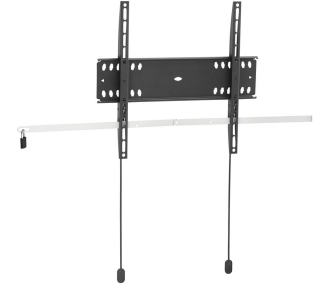

PFW 4500 Display Wall Mount fixed

The PFW 4500 locking fixed wall mount helps protect large flat panel displays in public areas against theft. The PFW 4000 series is designed for public areas that cannot be continuously supervised. The Vogel's Autolock® mechanism securely locks the display in place, and the slim design creates a clean, elegant look. The PFW 4500 is suitable for 42 to 55 inch displays weighing up to 50 kg.

PFW 4500 Display Wall Mount fixed

Specifications

Article number (SKU)	7045000
Colour	Black
EAN single box	8712285338601
Product size	M
TÜV certified	Yes
Guarantee	5 years
Min. screen size (inch)	42
Max. screen size (inch)	55
Max. weight load (kg/Lbs)	50 / 110.23
Min. hole pattern	100mm x 100mm
Max. hole pattern	400mm x 400mm
Max. bolt size	M8
Max. height of interface (mm)	420
Max. width of interface (mm)	460
Autolock	True
Fischer inside	Yes
Lockable	True
Lock options	Lock included / integrated
Max. horizontal hole pattern (mm)	400
Max. screen size (inch)	55
Max. vertical hole pattern (mm)	400
Min. distance to the wall (mm / inch)	27 / 1.06
Min. horizontal hole pattern (mm)	100
Min. screen size (inch)	42
Min. vertical hole pattern (mm)	100
Orientation	Landscape
Service position	No
Universal or fixed hole pattern	Universal