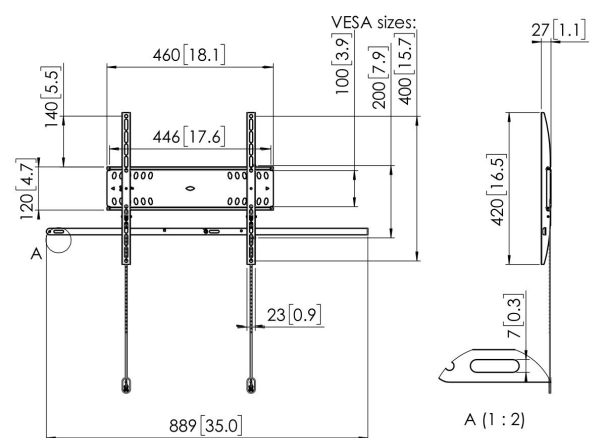

PFW 4500 Display Wall Mount fixed

The PFW 4500 locking fixed wall mount helps protect large flat panel displays in public areas against theft. The PFW 4000 series is designed for public areas that cannot be continuously supervised. The Vogel's Autolock® mechanism securely locks the display in place, and the slim design creates a clean, elegant look. The PFW 4500 is suitable for 42 to 55 inch displays weighing up to 50 kg.

PFW 4500 Display Wall Mount fixed

Specifications

Article number (SKU)	7045000
Colour	Black
EAN single box	8712285338601
Product size	M
TÜV certified	Yes
Guarantee	5 years
Min. screen size (inch)	42
Max. screen size (inch)	55
Max. weight load (kg/Lbs)	50 / 110.23
Min. hole pattern	100mm x 100mm
Max. hole pattern	400mm x 400mm
Max. bolt size	M8
Max. height of interface (mm)	420
Max. width of interface (mm)	460
Autolock	True
Fischer inside	Yes
Lockable	True
Lock options	Lock included / integrated
Max. horizontal hole pattern (mm)	400
Max. screen size (inch)	55
Max. vertical hole pattern (mm)	400
Min. distance to the wall (mm / inch)	27 / 1.06
Min. horizontal hole pattern (mm)	100
Min. screen size (inch)	42
Min. vertical hole pattern (mm)	100
Orientation	Landscape
Service position	No
Universal or fixed hole pattern	Universal