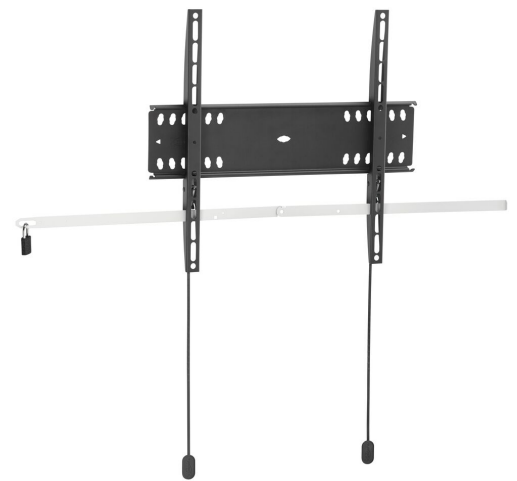

PFW 4500 Display Wall Mount fixed

The PFW 4500 locking fixed wall mount helps protect large flat panel displays in public areas against theft. The PFW 4000 series is designed for public areas that cannot be continuously supervised. The Vogel's Autolock® mechanism securely locks the display in place, and the slim design creates a clean, elegant look. The PFW 4500 is suitable for 42 to 55 inch displays weighing up to 50 kg.

PFW 4500 Display Wall Mount fixed

Specifications

Article number (SKU)	7045000
Colour	Black
EAN single box	8712285338601
Product size	M
TÜV certified	Yes
Guarantee	5 years
Min. screen size (inch)	42
Max. screen size (inch)	55
Max. weight load (kg/Lbs)	50 / 110.23
Min. hole pattern	100mm x 100mm
Max. hole pattern	400mm x 400mm
Max. bolt size	M8
Max. height of interface (mm)	420
Max. width of interface (mm)	460
Autolock	True
Fischer inside	Yes
Lockable	True
Lock options	Lock included / integrated
Max. horizontal hole pattern (mm)	400
Max. screen size (inch)	55
Max. vertical hole pattern (mm)	400
Min. distance to the wall (mm / inch)	27 / 1.06
Min. horizontal hole pattern (mm)	100
Min. screen size (inch)	42
Min. vertical hole pattern (mm)	100
Orientation	Landscape
Service position	No
Universal or fixed hole pattern	Universal