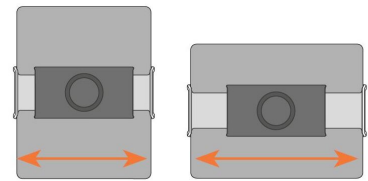

TMM 1000 Tablet Holder

Артикул (SKU)
Цвет

8370100
Черный

Combine the Tablet Holder with a Vogel's Tablet Mount and you can enjoy your tablet while relaxing in the tub with our Tablet Wall Mount. When you want to keep passengers entertained in the backseat use our Tablet Car Mount, or when you need your navigation system in the car use our Tablet Dashboard Mount.

*Fits all tablets
7" up to 13"

min. 150 mm / max. 220 mm

tablet thickness
min. 5 mm / max. 13 mm

TMM 1000 Tablet Holder

VOGEL'S HOLDING BV 2019 (c) Все права защищены.
Возможны опечатки и изменение технических параметров и цен.
Дата: 2019-03-13