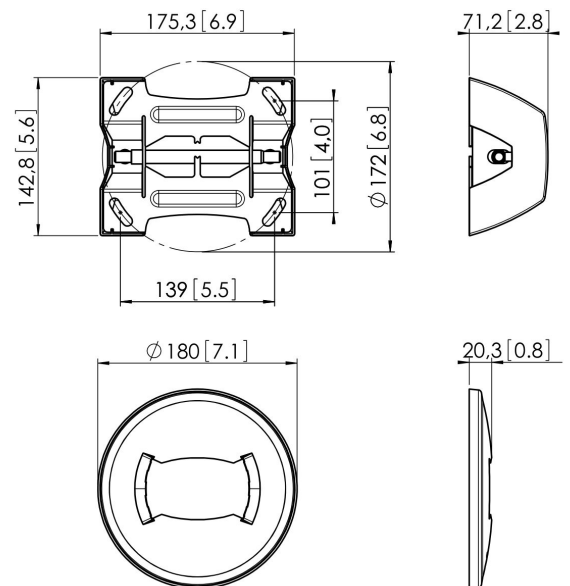

PUC 1060 Ceiling Plate PUC 25xx

The PUC 1060 ceiling plate is a part of the modular Connect-it system with which you can create a ceiling solution for medium- to large-sized displays.

PUC 1060 Ceiling Plate PUC 25xx

Specifications

Conned It exceptions	2x if inches gte 65
Max. weight load (kg)	80
Max. weight load (Lbs)	176.37
Ceiling types	Flat ceiling
Height options	Fixed height
Ceiling plate options	Flat (fixed)
Article number (SKU)	7210604
EAN single box	8712285318665
Colour	Black
Certifications	TAA TÜV
TÜV certified	Yes
Guarantee	5 years