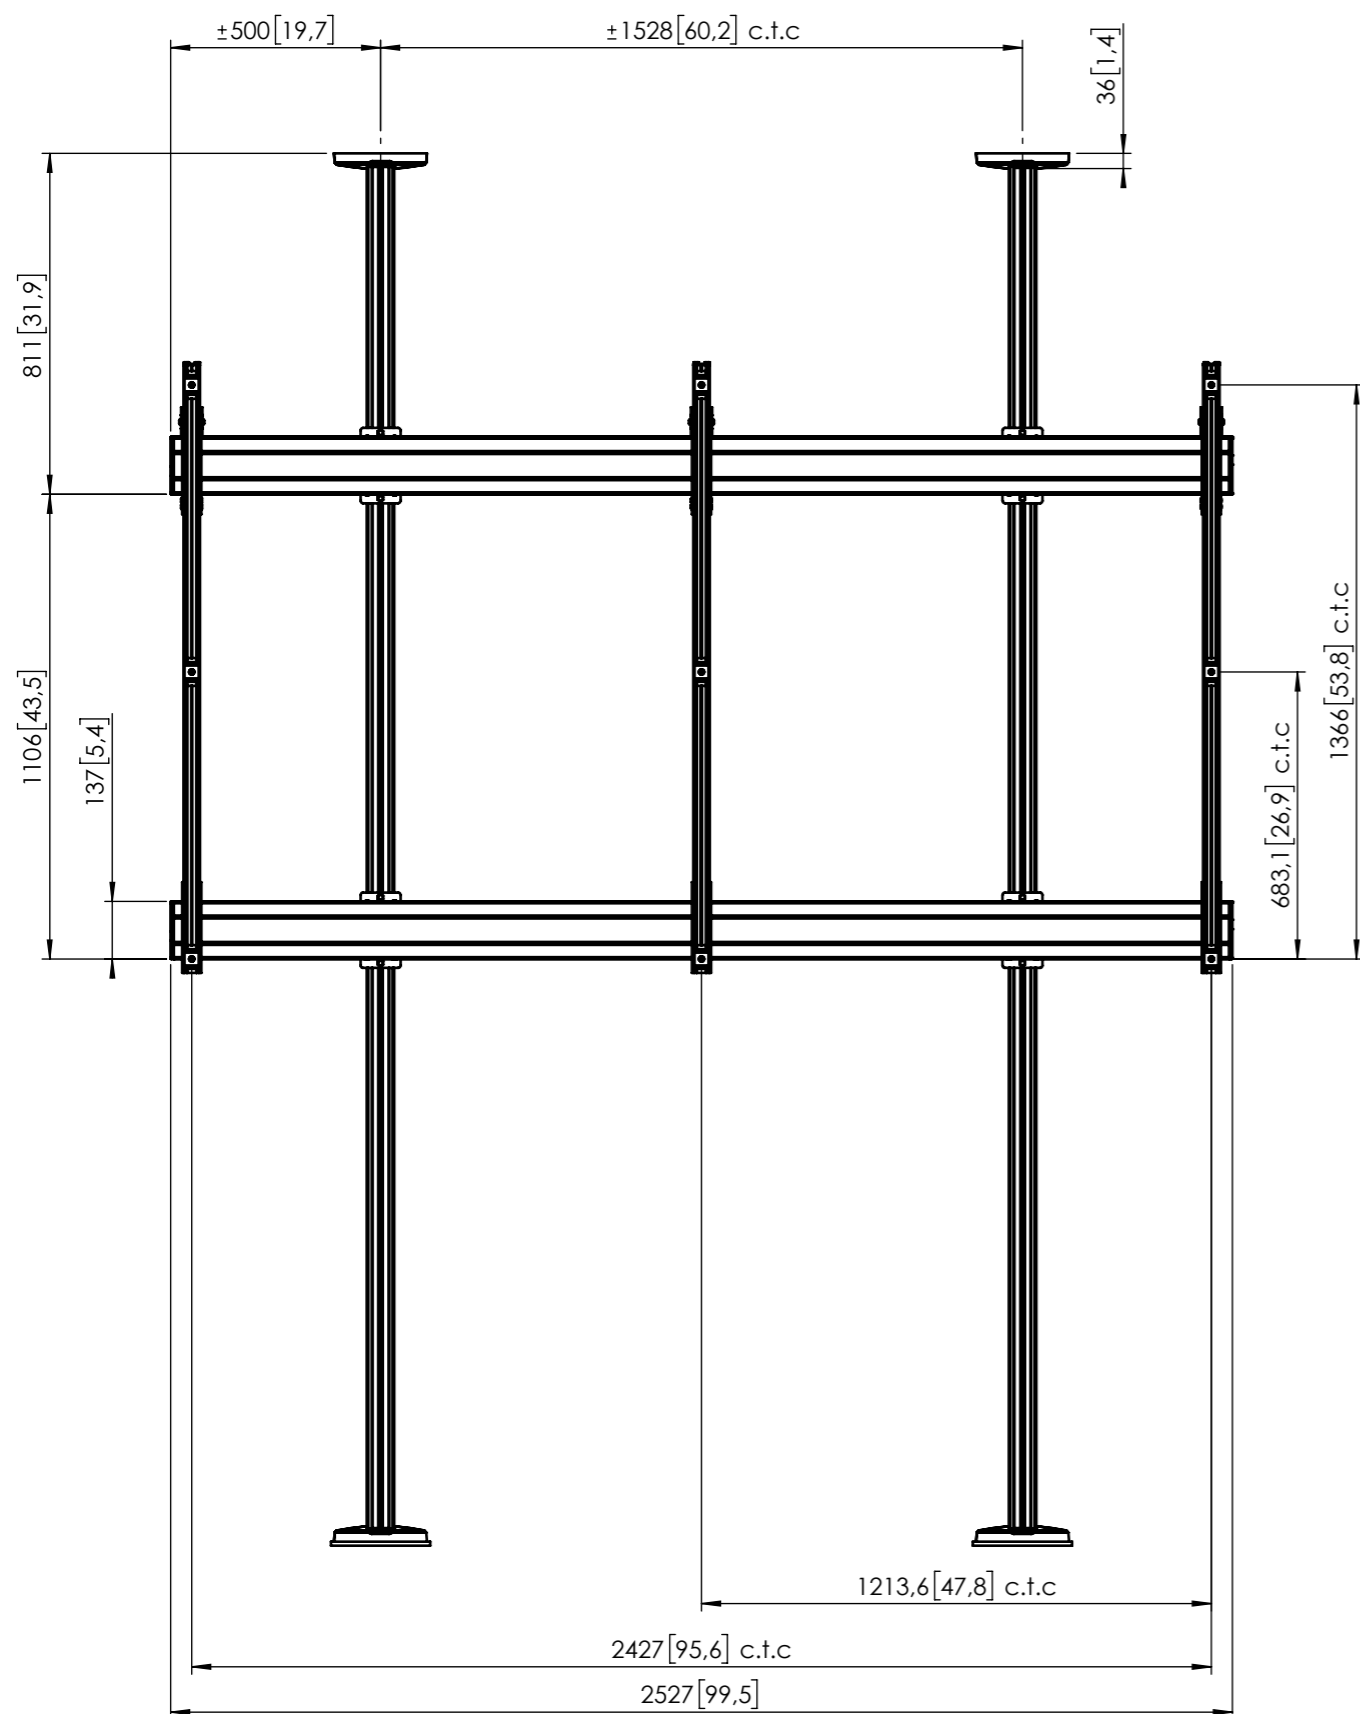

Product data sheet

FCVWB 2255 Floor to ceiling barco 2x2

Dimensions in mm [inch]