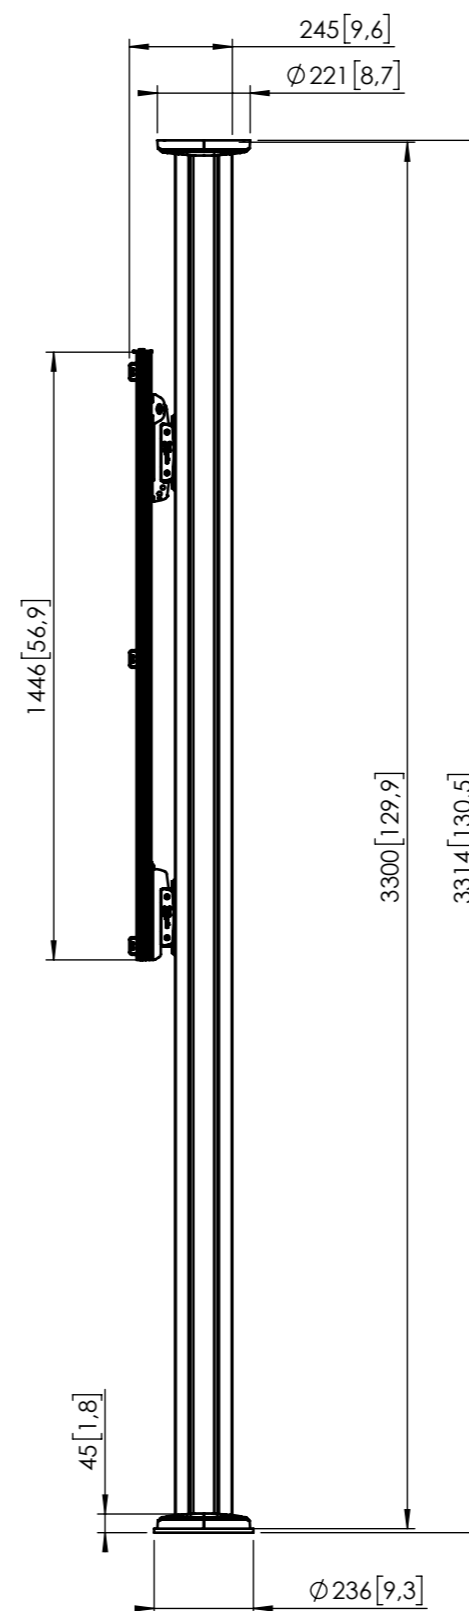

Product data sheet

FCVWB 2255 Floor to ceiling barco 2x2

Dimensions in mm [inch]