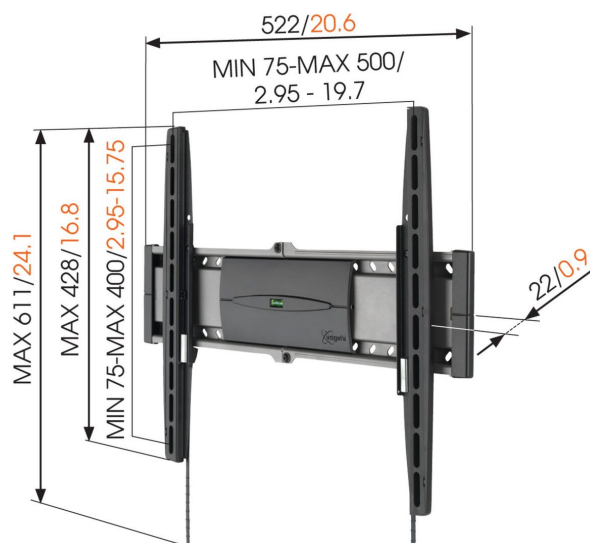

## EFW 8206 Fixed TV Wall Mount

### Key Benefits

- Lock your TV securely in place
- Install your mount perfectly level: spirit level included!

The EFW 8206 is suitable for flat TVs from 32 up to 55 inch.

mm/inch  
VESA mounting holes

# Specifications

Article number (SKU)	8382060
Colour	Grey
EAN single box	8712285329142
Product size	M
TÜV certified	Yes
Guarantee	Lifetime
Min. screen size (inch)	32
Max. screen size (inch)	55
Max. weight load (kg/Lbs)	30 / 66.14
Min. hole pattern	75mm x 75mm
Max. hole pattern	500mm x 400mm
Max. bolt size	M8
Max. height of interface (mm)	428
Max. width of interface (mm)	522
Certifications	TÜV
Max. horizontal hole pattern (mm)	500
Max. vertical hole pattern (mm)	400
Min. distance to the wall (mm / inch)	22 / 0.87
Spirit level included	Yes
Universal or fixed hole pattern	Universal