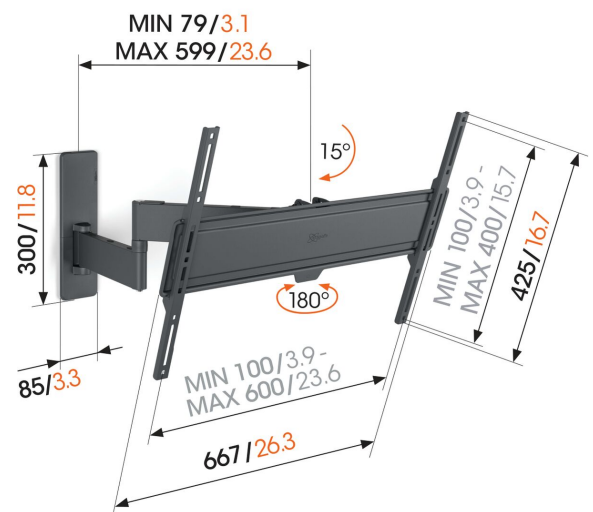

TVM 1649 Full-Motion TV Wall Mount

Key Benefits

- Turn your TV up to 180° thanks to long arms of 60 cm
- Secure tilting up to 15°
- Easy to level, even after installation
- Cable straps included
- Free spirit level included

Extreme full-motion TV wall mount for TVs from 40 to 77 inches

The QUICK Full-Motion+ TV wall mount can be turned up to 180° and tilted up to 15°. This means that you can enjoy your TV from virtually anywhere in the room. What's more, this TV wall mount takes less than 30 minutes to install. The QUICK Full-Motion+ TV wall mount is suitable for TVs from 40 to 77 inches and weighing up to 35 kg.

mm/inch
VESA mounting holes

TVM 1649 Full-Motion TV Wall Mount

Specifications

Article number (SKU)	1816490
Colour	Black
EAN single box	8712285356629
Product size	L
TÜV certified	Yes
Tilt	Tilt up to 15°
Turn	Full motion (up to 180°)
Guarantee	5 years
Min. screen size (inch)	40
Max. screen size (inch)	77
Max. weight load (kg/Lbs)	35 / 77.16
Min. hole pattern	100mm x 100mm
Max. hole pattern	600mm x 400mm
Max. bolt size	M8
Max. height of interface (mm)	428
Max. width of interface (mm)	667
Cable management	Cable straps
Certifications	TÜV
Max. distance to the wall (mm / inch)	599 / 23.58
Max. horizontal hole pattern (mm)	600
Max. vertical hole pattern (mm)	400
Min. distance to the wall (mm / inch)	79 / 3.11
Min. horizontal hole pattern (mm)	100
Min. vertical hole pattern (mm)	100
Number of pivot points	3
Spirit level included	Yes
Universal or fixed hole pattern	Universal