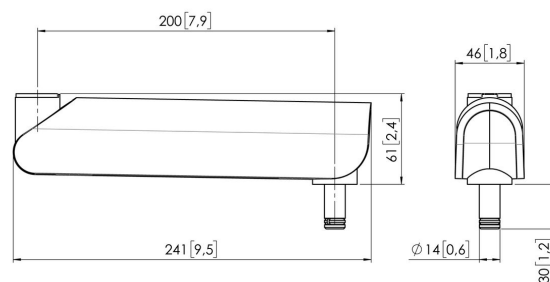

MOMO C320 Monitor Arm Motion Component, straight, 20 cm (black)

Største fordele

Build your ideal monitor arm The MOMO C320 Monitor Arm Component, straight, 20 cm, is part of MOMO Motion and Motion+. Specially designed for mounting the monitor arm or interface together. Endless possibilities Create a multi-monitor set-up with just a few components. Including both straight and angled positions. MOMO monitor arm accessories and components are installed using just one allen (hex) key, cleverly integrated into the product. So you'll always have the right tool at hand.

MOMO C320 Monitor Arm Motion Component, straight, 20 cm (black)

Specifikationer

Varenummer	7163200
Farve	Sort
EAN enkelt pakke	8712285354342
Bredde	47
TÜV-certificeret	Ja
Garanti	10 år

VOGEL'S HOLDING BV (©)