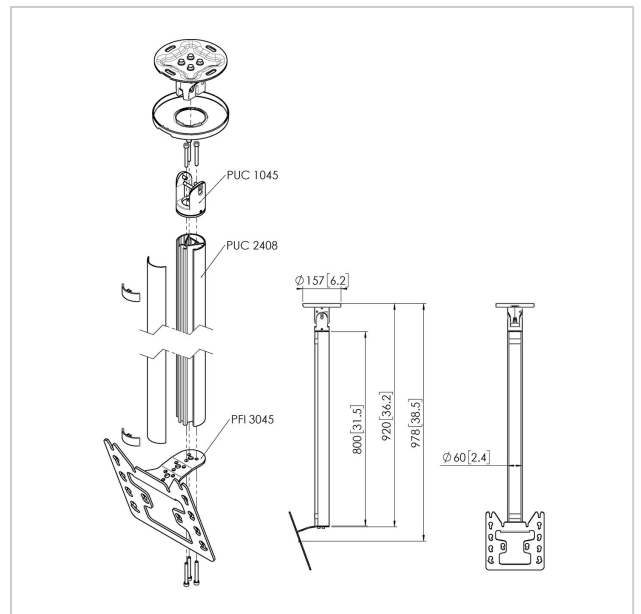

## CT240822S Ceiling mount turn

Article number (SKU)  
Colour

7955024  
Silver

### Ceiling mount kit CT240822

Display size: Fitment: 200x200Max. load: 30 kg - 66 lbs Kit consists of: • 1x PUC 1045 Ceiling plate turn and tilt • 1x PUC 2408 Pole 80 cm • 1x PFI 3045 Display interface

### Specifications

Product type number	CT240822	Min. horizontal hole pattern (mm)	100
Article number (SKU)	7955024	Min. screen size (inch)	19
Colour	Silver	Min. vertical hole pattern (mm)	100
EAN single box	8712285346903	Orientation	Landscape / Portrait
Length	987	Universal or fixed hole pattern	Fixed
Width	130		
Depth	140		
TÜV certified	Yes		
Tilt	Tilt up to 20°		
Turn	Up to 360°		
Guarantee	5 years		
Max. weight load (kg)	30		
Max. bolt size	M8		
Max. height of interface (mm)	253		
Max. width of interface (mm)	240		
Ceiling types	Flat / inclined ceiling		
Height options	Fixed height		
Levelling function	Post-installation horizontal levelling		
Max. distance to ceiling - center display (mm)	978		
Max. horizontal hole pattern (mm)	200		
Max. screen size (inch)	43		
Max. vertical hole pattern (mm)	200		