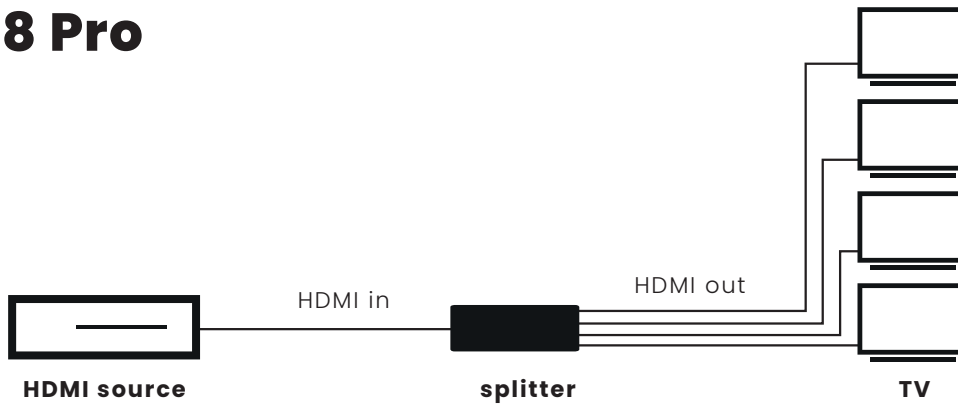

Split 618 Pro

Technical specifications

Connections

AV input	1x HDMI
AV output	8x HDMI

Video/audio

Video resolution	Max. 4K 60Hz
PC resolution	Max. 3840 x 2160/60Hz
Video bandwidth	18 Gbps
HDMI standard	HDMI 2.0, EDID, HDR, Deep Colour 36-bit, x.v.color
HDMI features	Downscaler (4K to 1080p/720p)
HDCP standard	1.4/2.2
Colour formats	RGB, YCbCr 4:4:4, 4:2:2, 4:2:0
Colour depth	Max. 12-bit

Audio

HDMI audio	DTS-HD Master Audio, DTS:X, Dolby TrueHD, Dolby Digital/AC3, LPCM 7.1, PCM 2.0

General

Dimensions (h x w x d)	15 x 230 x 85 mm
Weight	362 grams
Power	100-240 VAC 50/60 Hz, 5VDC/2A
Power consumption	Max. 10W

Connections

1. 1 DC power
2. 2 HDMI output 1
3. 3 HDMI output 2
4. 4 HDMI output 3
5. 5 HDMI output 4
6. 6 HDMI input
7. 7 HDMI output 5
8. 8 HDMI output 6
9. 9 HDMI output 7
10. 10 HDMI output 8

Order information

Split 618 Pro

EU version art. no. 25008482 EAN 8718164534829
UK version art. no. 25008483 EAN 8718164534836

Packaging size (h x w x d): 185 x 260 x 70 mm

Set includes

- 1x HDMI splitter
- 1x Power adapter
- 1x User manual