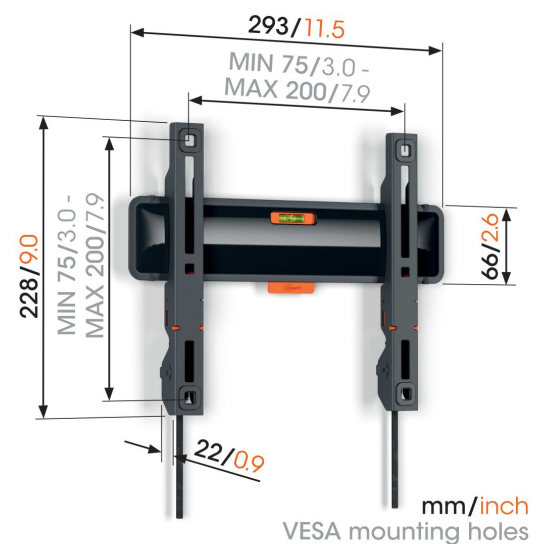

## TVM 3201 Fixed TV Wall Mount

### Stylish and safe: flat TV wall mount for TVs from 19 to 50 inches

This TV wall mount from the COMFORT Fixed series is the ideal solution if you want to mount your TV safely and stylishly on the wall. The TV wall mount is suitable for TVs from 19 to 50 inches and weighing up to 30 kg. There is only 2.2 cm between your TV and the wall. The COMFORT Fixed TV wall mount is a fixed wall mount. It cannot be turned or tilted. The perfect choice if you sit directly in front of the TV.

# Specifications

Article number (SKU)	3832010
Colour	Black
EAN single box	8712285349522
Product size	S
Height	228
Width	293
TÜV certified	Yes
Guarantee	10 years
Min. screen size (inch)	19
Max. screen size (inch)	50
Max. weight load (kg)	30
Min. hole pattern	75mm x 75mm
Max. hole pattern	200mm x 200mm
Max. bolt size	M8
Max. height of interface (mm)	228
Max. width of interface (mm)	293
Max. horizontal hole pattern (mm)	200
Max. vertical hole pattern (mm)	200
Min. distance to the wall (mm)	22
Service position	Yes
Spirit level included	Yes
Universal or fixed hole pattern	Universal