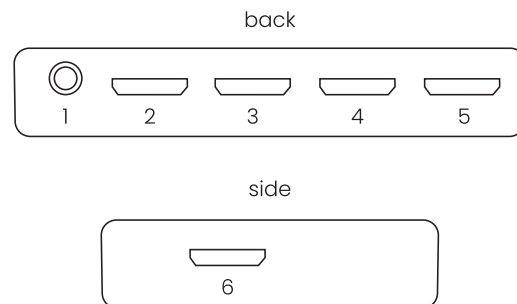

Order information

Connect 740

EU version art. no. 25008457 EAN 8718164534577
UK version art. no. 25008458 EAN 8718164534584

Packaging size (h x w x d): 155 x 130 x 70 mm
(height incl. eurolock 185 mm)

Set includes

- 1x HDMI switch
- 1x Remote control | batteries included
- 1x Power adapter
- 1x User manual